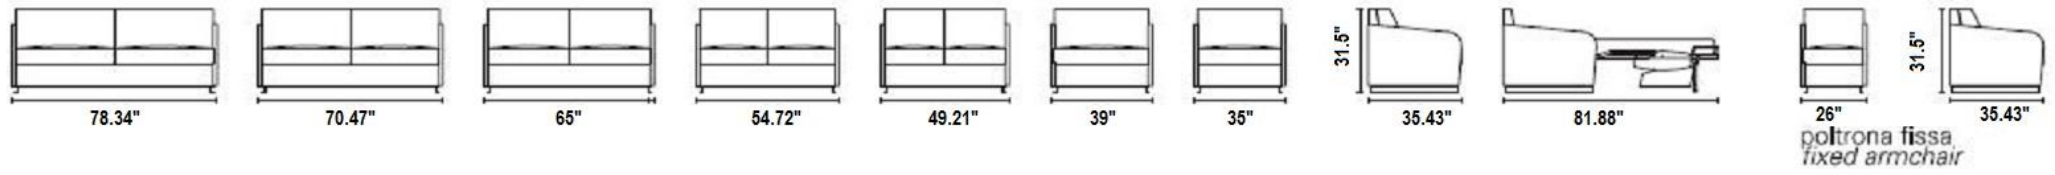

NEW YORK DESIGN CENTRE  
200 LEXINGTON AVE, SUITE 711  
NEW YORK, NY 10016

BK 108

www.milanosmartliving.com  
[+1] 212.729.1938  
info@milanosmartliving.com