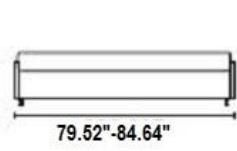

NEW YORK DESIGN CENTRE
200 LEXINGTON AVE, SUITE 711
NEW YORK, NY 10016

BK 113

79.52"-84.64"

33.85"

35.43"-39.37"-51.18"

79.52"-84.64"

33.85"

35.43"-39.37"-51.18"

33.85"

18.89"

35.43"-39.37"-51.18"
contenitore
box

10.5"

79.52"-84.64"

33.85"

35.43"-39.37"-51.18"

79.52"-84.64"

33.85"

35.43"-39.37"-51.18"

28.34"

18.89"

29.5"-33.46"
comballo
second bed

72.83"-76.77"

79.52"-84.64"

33.85"

35.43"-39.37"-51.18"

79.52"-84.64"

18.89"

35.43"-39.37"-51.18"

31.5"-35.43"-47.25"
rullo
roll armrest

19.68"

31.5"
guanciale
pillow