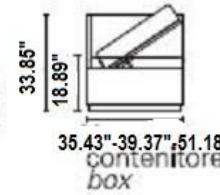

NEW YORK DESIGN CENTRE
200 LEXINGTON AVE, SUITE 711
NEW YORK, NY 10016

BK 113

79.52"-84.64"

33.85"

35.43"-39.37"-51.18"

79.52"-84.64"

33.85"

35.43"-39.37"-51.18"

33.85"

18.89"

35.43"-39.37"-51.18"
contenitore
box

10.5"

79.52"-84.64"

33.85"

35.43"-39.37"-51.18"

79.52"-84.64"