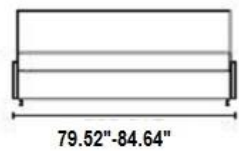

NEW YORK DESIGN CENTRE
200 LEXINGTON AVE, SUITE 711
NEW YORK, NY 10016

BK 113

79.52"-84.64"

33.85"

35.43"-39.37"-51.18"

79.52"-84.64"

33.85"

35.43"-39.37"-51.18"

33.85"

18.89"

35.43"-39.37"-51.18"
contenitore
box

10.5"

79.52"-84.64"

33.85"

35.43"-39.37"-51.18"

79.52"-84.64"

33.85"

35.43"-39.37"-51.18"

28.34"

18.89"

29.5"-33.46"
comballo
second bed

72.83"-76.77"

79.52"-84.64"

33.85"

35.43"-39.37"-51.18"

79.52"-84.64"

18.89"

35.43"-39.37"-51.18"

31.5"-35.43"-47.25"
rullo
roll armrest

19.68"

31.5"
guanciale
pillow