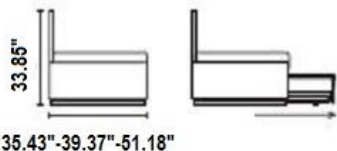

NEW YORK DESIGN CENTRE
200 LEXINGTON AVE, SUITE 711
NEW YORK, NY 10016

BK 113

79.52"-84.64"

33.85"

35.43"-39.37"-51.18"

79.52"-84.64"

33.85"

35.43"-39.37"-51.18"

33.85"

18.89"

35.43"-39.37"-51.18"
contenitore
box

10.5"

79.52"-84.64"

33.85"

35.43"-39.37"-51.18"

79.52"-84.64"

33.85"

35.43"-39.37"-51.18"

28.34"

18.89"

29.5"-33.46"
comballo
second bed

72.83"-76.77"

79.52"-84.64"

33.85"

35.43"-39.37"-51.18"

79.52"-84.64"

18.89"

35.43"-39.37"-51.18"

31.5"-35.43"-47.25"
rullo
roll armrest

19.68"

31.5"
guanciale
pillow