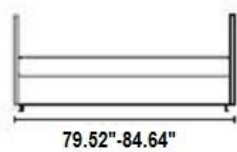

NEW YORK DESIGN CENTRE
200 LEXINGTON AVE, SUITE 711
NEW YORK, NY 10016

BK 113

79.52"-84.64"

33.85"

35.43"-39.37"-51.18"

79.52"-84.64"

33.85"

35.43"-39.37"-51.18"

33.85"

18.89"

35.43"-39.37"-51.18"
contenitore
box

10.5"

79.52"-84.64"

33.85"

35.43"-39.37"-51.18"

79.52"-84.64"