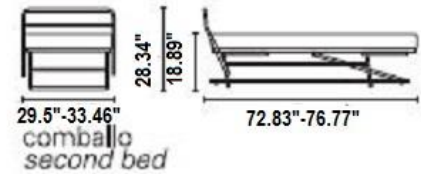

NEW YORK DESIGN CENTRE
200 LEXINGTON AVE, SUITE 711
NEW YORK, NY 10016

BK 113

79.52"-84.64"

33.85"

35.43"-39.37"-51.18"

79.52"-84.64"

33.85"

35.43"-39.37"-51.18"

33.85"

18.89"

35.43"-39.37"-51.18"
contenitore
box

10.5"

79.52"-84.64"

33.85"

35.43"-39.37"-51.18"

79.52"-84.64"

33.85"

35.43"-39.37"-51.18"

28.34"

18.89"

29.5"-33.46"
comballo
second bed

72.83"-76.77"

79.52"-84.64"

33.85"