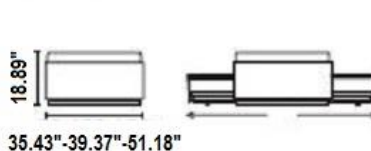

NEW YORK DESIGN CENTRE
200 LEXINGTON AVE, SUITE 711
NEW YORK, NY 10016

BK 113

79.52"-84.64"

33.85"

35.43"-39.37"-51.18"

79.52"-84.64"

33.85"

35.43"-39.37"-51.18"

33.85"

18.89"

35.43"-39.37"-51.18"
contenitore
box

10.5"

79.52"-84.64"

33.85"

35.43"-39.37"-51.18"

79.52"-84.64"

33.85"

35.43"-39.37"-51.18"

28.34"

18.89"

29.5"-33.46"
comballo
second bed

72.83"-76.77"

79.52"-84.64"

33.85"

35.43"-39.37"-51.18"

79.52"-84.64"

18.89"

35.43"-39.37"-51.18"

31.5"-35.43"-47.25"
rullo
roll armrest

19.68"

31.5"
guanciale
pillow