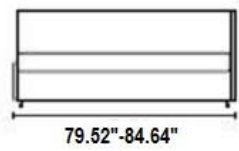

NEW YORK DESIGN CENTRE
200 LEXINGTON AVE, SUITE 711
NEW YORK, NY 10016

BK 113

79.52"-84.64"

33.85"

35.43"-39.37"-51.18"

79.52"-84.64"

33.85"

35.43"-39.37"-51.18"

33.85"

18.89"

35.43"-39.37"-51.18"
contenitore
box

10.5"

79.52"-84.64"

33.85"

35.43"-39.37"-51.18"

79.52"-84.64"

33.85"

35.43"-39.37"-51.18"

28.34"

18.89"

29.5"-33.46"
comballo
second bed

72.83"-76.77"

79.52"-84.64"

33.85"