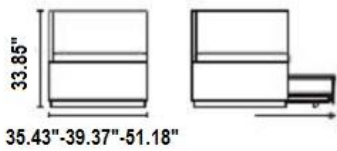

NEW YORK DESIGN CENTRE
200 LEXINGTON AVE, SUITE 711
NEW YORK, NY 10016

BK 113

79.52"-84.64"

33.85"

35.43"-39.37"-51.18"

79.52"-84.64"

33.85"

35.43"-39.37"-51.18"

33.85"

18.89"

35.43"-39.37"-51.18"
contenitore
box

10.5"

79.52"-84.64"

33.85"

35.43"-39.37"-51.18"

79.52"-84.64"

33.85"

35.43"-39.37"-51.18"

28.34"

18.89"

29.5"-33.46"
comballo
second bed

72.83"-76.77"

79.52"-84.64"

33.85"