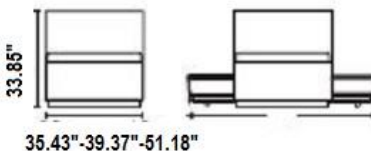

NEW YORK DESIGN CENTRE
200 LEXINGTON AVE, SUITE 711
NEW YORK, NY 10016

BK 113

79.52"-84.64"

33.85"

35.43"-39.37"-51.18"

79.52"-84.64"

33.85"

35.43"-39.37"-51.18"

33.85"

18.89"

35.43"-39.37"-51.18"
contenitore
box

10.5"

79.52"-84.64"

33.85"

35.43"-39.37"-51.18"

79.52"-84.64"

33.85"

35.43"-39.37"-51.18"

28.34"

18.89"

29.5"-33.46"
comballo
second bed

72.83"-76.77"

79.52"-84.64"

33.85"