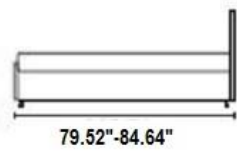

NEW YORK DESIGN CENTRE
200 LEXINGTON AVE, SUITE 711
NEW YORK, NY 10016

BK 113

79.52"-84.64"

33.85"

35.43"-39.37"-51.18"

79.52"-84.64"

33.85"

35.43"-39.37"-51.18"

33.85"

18.89"

35.43"-39.37"-51.18"
contenitore
box

10.5"

79.52"-84.64"

33.85"

35.43"-39.37"-51.18"

79.52"-84.64"

33.85"

35.43"-39.37"-51.18"

28.34"

18.89"

29.5"-33.46"
comballo
second bed

72.83"-76.77"

79.52"-84.64"

33.85"