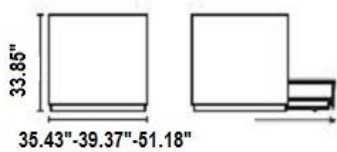

NEW YORK DESIGN CENTRE
200 LEXINGTON AVE, SUITE 711
NEW YORK, NY 10016

BK 113

79.52"-84.64"

33.85"

35.43"-39.37"-51.18"

79.52"-84.64"

33.85"

35.43"-39.37"-51.18"

33.85"

18.89"

35.43"-39.37"-51.18"
contenitore
box

10.5"

79.52"-84.64"

33.85"

35.43"-39.37"-51.18"

79.52"-84.64"