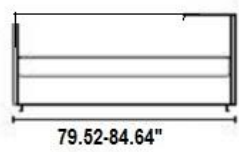

NEW YORK DESIGN CENTRE
200 LEXINGTON AVE, SUITE 711
NEW YORK, NY 10016

BK 113

79.52"-84.64"

33.85"

35.43"-39.37"-51.18"

79.52"-84.64"

33.85"

35.43"-39.37"-51.18"

33.85"

18.89"

35.43"-39.37"-51.18"
contenitore
box

10.5"

79.52"-84.64"

33.85"

35.43"-39.37"-51.18"

79.52"-84.64"