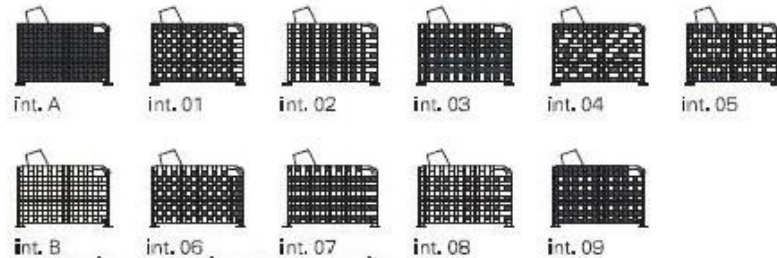

B K 123

BK 123

The "BK 123" is elegant, comfortable and delicate sofa. By simply rotating the back, without removing any of the cushions, the "BK 123" converts into a bed in just minutes. The covers are completely removable and washable according to the fabric chosen. BK 123 is also available just as a sofa and can be completely disassembled for easy delivery.

interwined cotton ribbons structure

Mattress size:

- 69.29" x 76.77" for 80.7" wide sofa
- 61.42" x 76.77" for 72.83" wide sofa
- 55.9" x 76.77" for 67.32" wide sofa
- 45.67" x 76.77" for 57.08" wide sofa
- 40.16" x 76.77" for 51.57" wide sofa
- 30.31" x 76.77" for 41.33" wide sofa
- 26.38" x 76.77" for 37.4" wide sofa