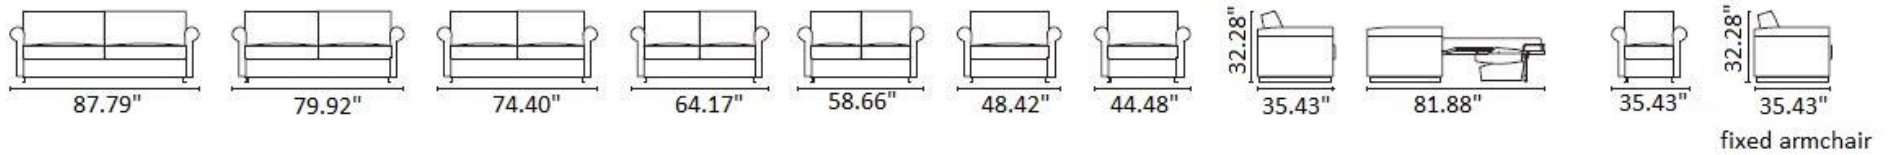

B K 127

B K 127

<i>Size</i>	<i>Sofa size</i>
69.3" x 76.8"	87.8"
61.4 x 76.8"	80"
56" x 76.8"	74.4"
45.7" x 76.8"	64.2"
40.2" x 76.8"	58.7"
30.3" x 76.8"	48.4"
26.4" x 76.8"	44.5"
<i>Fixed armchair</i>	35.4"