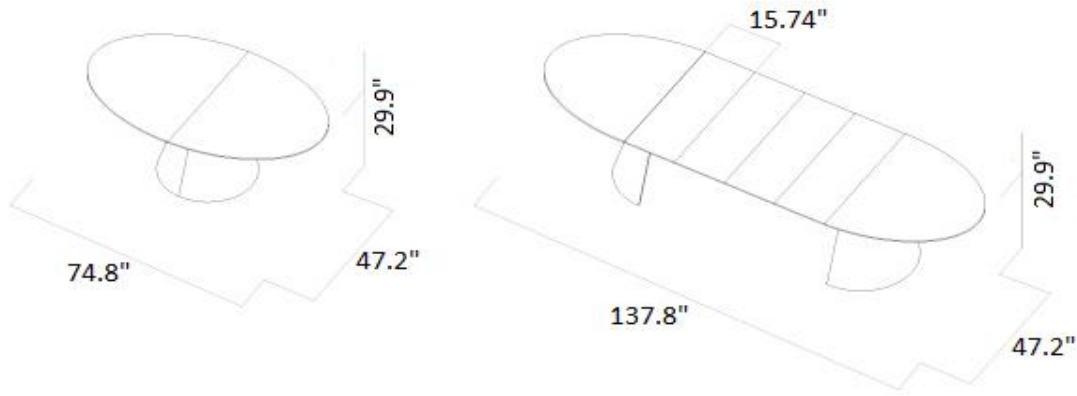

BL ADAGIO

Available finishes shown below:

In addition to the finishes shown above, the "BL ADAGIO" is also available in matte lacquer (closed or open pore), high gloss lacquer, and custom finishes