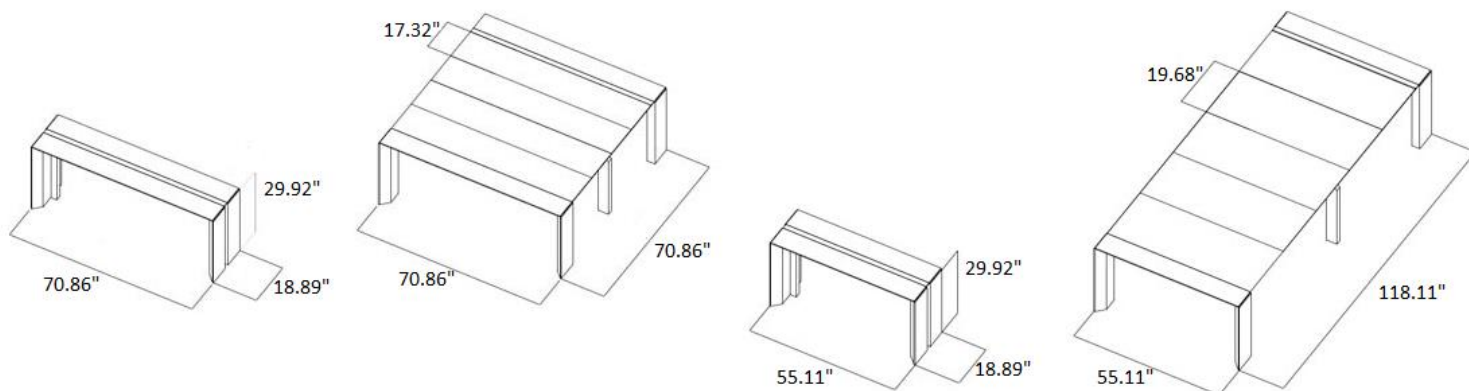

BL MINUETTO

The "BL MINUETTO" is an elegant console that can extend to a large dining table. Adjusting from 18.89" deep when closed to either 70.86" or 118.11" deep when open. Each console sits either 10 to 14 people when fully expanded depending on the size chosen.

Top & Base available in Cod. 1 – Cod. 9