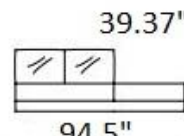

# BO BARCLAY

32.68"  
 23.62"  
 39.37"  
 16.5"

armchair

43.3"

sofa

70.1"

sofa

77.95"

78.74"

86.61"

94.5"

102.36"

55.12"

63"

70.87"

39.37"

47.24"

39.37"

16.54"

39.37"

39.37"

94.5"

32.68"

39.37"

102.36"

32.68"

39.37"

82.68"

39.37"

90.55"

39.37"

98.43"