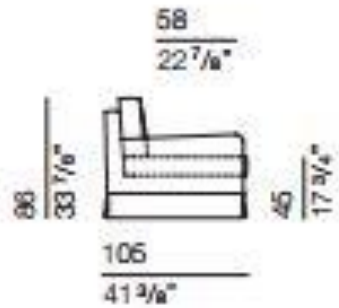

BO BURANO

BO BURANO

bracciolo larghezza 18 cm
arm width 7 1/8"

BUR000
armchair 100

100
39 3/8"

BUR001
sofa 180

180
70 7/8"

BUR002
sofa 200

200
78 3/4"

BUR003
sofa 220

220
86 5/8"

BUR004
sofa 240

240
94 1/2"

BUR005
sofa 280

280
110 1/4"