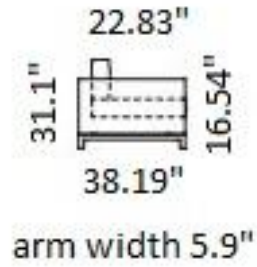

BO CLIFFORD

BO CLIFFORD

armchair

35.43"

31.5"

57.09"

sofa

63"

37.4"

68.9"

sofa

74.8"

43.3"

80.7"

sofa

86.61"

38.19"

38.19"

16.54"