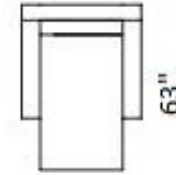

arm width- 6.69"

sofa

86.61"

sofa

92.52"

sofa

111"

59.84"

71.65"

79.5"

85.43"

103.94"

41.73"

chaise

38.58"

42.52"

45.67"

ottoman

31.5"

31.5"