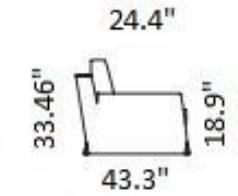

BO MRS. FLOYD

BO MRS. FLOYD

armchair

39.76"

sofa

66.93"

sofa

78.74"

arm width- 6.69"

sofa

86.61"

sofa

92.52"

sofa

111"

59.84"

71.65"

79.5"

85.43"

103.94"

41.73"

chaise

38.58"

42.52"

45.67"

ottoman

31.5"

31.5"