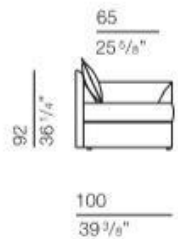

BO NIGHT & DAY

BO NIGHT & DAY

MERIDIENNE

Possibility of pulling out the seat/mattress of 30 cm

MERIDIENNE DX NTGR01

mattress cm 80 x 195 H 12

MERIDIENNE SX NTGR02

mattress cm 80 x 195 H 12

bracciolo larghezza 12 cm
 arm width 4 3/4"

BED

Fixed seat/mattress

BED NTGR03

mattress cm 87 x 195 H 12

EXTRACTING BED
 AVAILABLE FOR MERIDIENNE,
 BED AND TWIN BED

ESTRAIBILE NTGR08

mattress cm 80 x 195 H 12

bracciolo larghezza 12 cm
 arm width 4 3/4"

TWIN BED

Possibility of pulling out the seat/mattress of 30 cm

TWIN BED NTGR07

mattress cm 80 x 195 H 12

bracciolo larghezza 12 cm
 arm width 4 3/4"