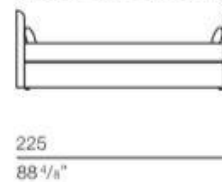

BO NIGHT & DAY

BO NIGHT & DAY

MERIDIENNE

Possibility of pulling out the seat/mattress of 30 cm

MERIDIENNE DX NTGR01

mattress cm 80 x 195 H 12

MERIDIENNE SX NTGR02

mattress cm 80 x 195 H 12

bracciolo larghezza 12 cm
 arm width 4 3/4"

BED

Fixed seat/mattress

BED NTGR03

mattress cm 87 x 195 H 12

EXTRACTING BED
 AVAILABLE FOR MERIDIENNE,
 BED AND TWIN BED

ESTRAIBILE NTGR08

mattress cm 80 x 195 H 12

bracciolo larghezza 12 cm
 arm width 4 3/4"

TWIN BED

Possibility of pulling out the seat/mattress of 30 cm

TWIN BED NTGR07

mattress cm 80 x 195 H 12

bracciolo larghezza 12 cm
 arm width 4 3/4"