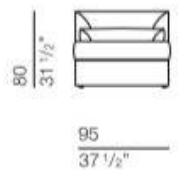

BO NIGHT & DAY

BO NIGHT & DAY

MERIDIENNE

Possibility of pulling out the seat/mattress of 30 cm

MERIDIENNE DX NTGR01

mattress cm 80 x 195 H 12

MERIDIENNE SX NTGR02

mattress cm 80 x 195 H 12

bracciolo larghezza 12 cm
 arm width 4 3/4"

BED

Fixed seat/mattress

BED NTGR03

mattress cm 87 x 195 H 12

EXTRACTING BED
 AVAILABLE FOR MERIDIENNE,
 BED AND TWIN BED

ESTRAIBILE NTGR08

mattress cm 80 x 195 H 12

bracciolo larghezza 12 cm
 arm width 4 3/4"

TWIN BED

Possibility of pulling out the seat/mattress of 30 cm

TWIN BED NTGR07

mattress cm 80 x 195 H 12

bracciolo larghezza 12 cm
 arm width 4 3/4"