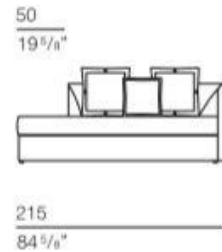

BO NIGHT & DAY

BO NIGHT & DAY

MERIDIENNE

Possibility of pulling out the seat/mattress of 30 cm

MERIDIENNE DX NTGR01

mattress cm 80 x 195 H 12

MERIDIENNE SX NTGR02

mattress cm 80 x 195 H 12

bracciolo larghezza 12 cm
 arm width 4 3/4"

BED

Fixed seat/mattress

BED NTGR03

mattress cm 87 x 195 H 12

EXTRACTING BED
 AVAILABLE FOR MERIDIENNE,
 BED AND TWIN BED

ESTRAIBILE NTGR08

mattress cm 80 x 195 H 12

bracciolo larghezza 12 cm
 arm width 4 3/4"

TWIN BED

Possibility of pulling out the seat/mattress of 30 cm

TWIN BED NTGR07

mattress cm 80 x 195 H 12

bracciolo larghezza 12 cm
 arm width 4 3/4"