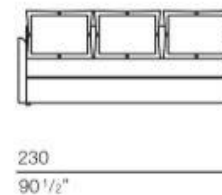

bracciolo larghezza 12 cm
 arm width 4 3/4"

BED

Fixed seat/mattress

BED NTGR03

mattress cm 87 x 195 H 12

EXTRACTING BED
 AVAILABLE FOR MERIDIENNE,
 BED AND TWIN BED

ESTRAIBILE NTGR08

mattress cm 80 x 195 H 12

bracciolo larghezza 12 cm
 arm width 4 3/4"

TWIN BED

Possibility of pulling out the seat/mattress of 30 cm

TWIN BED NTGR07

mattress cm 80 x 195 H 12

bracciolo larghezza 12 cm
 arm width 4 3/4"