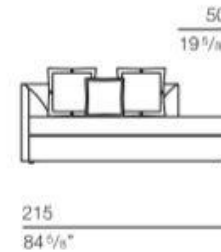

BO NIGHT & DAY

BO NIGHT & DAY

MERIDIENNE

Possibility of pulling out the seat/mattress of 30 cm

MERIDIENNE DX NTGR01

mattress cm 80 x 195 H 12

MERIDIENNE SX NTGR02

mattress cm 80 x 195 H 12

bracciolo larghezza 12 cm
 arm width 4 3/4"

BED

Fixed seat/mattress

BED NTGR03

mattress cm 87 x 195 H 12

EXTRACTING BED
 AVAILABLE FOR MERIDIENNE,
 BED AND TWIN BED

ESTRAIBILE NTGR08

mattress cm 80 x 195 H 12

bracciolo larghezza 12 cm
 arm width 4 3/4"

TWIN BED

Possibility of pulling out the seat/mattress of 30 cm

TWIN BED NTGR07

mattress cm 80 x 195 H 12

bracciolo larghezza 12 cm
 arm width 4 3/4"