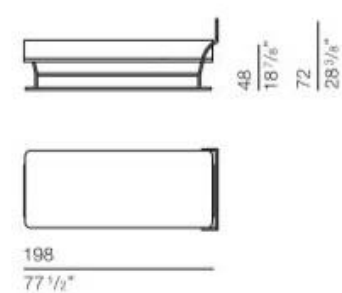

BO NIGHT & DAY

BO NIGHT & DAY

MERIDIENNE

Possibility of pulling out the seat/mattress of 30 cm

MERIDIENNE DX NTGR01

mattress cm 80 x 195 H 12

MERIDIENNE SX NTGR02

mattress cm 80 x 195 H 12

bracciolo larghezza 12 cm
 arm width 4 3/4"

BED

Fixed seat/mattress

BED NTGR03

mattress cm 87 x 195 H 12

EXTRACTING BED
 AVAILABLE FOR MERIDIENNE,
 BED AND TWIN BED

ESTRAIBILE NTGR08

mattress cm 80 x 195 H 12

bracciolo larghezza 12 cm
 arm width 4 3/4"

TWIN BED

Possibility of pulling out the seat/mattress of 30 cm

TWIN BED NTGR07

mattress cm 80 x 195 H 12

bracciolo larghezza 12 cm
 arm width 4 3/4"