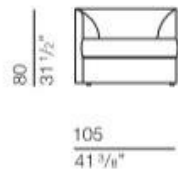

BO NIGHT & DAY

BO NIGHT & DAY

MERIDIENNE

Possibility of pulling out the seat/mattress of 30 cm

MERIDIENNE DX NTGR01

mattress cm 80 x 195 H 12

MERIDIENNE SX NTGR02

mattress cm 80 x 195 H 12

bracciolo larghezza 12 cm
 arm width 4 3/4"

BED

Fixed seat/mattress

BED NTGR03

mattress cm 87 x 195 H 12

EXTRACTING BED
 AVAILABLE FOR MERIDIENNE,
 BED AND TWIN BED

ESTRAIBILE NTGR08

mattress cm 80 x 195 H 12

bracciolo larghezza 12 cm
 arm width 4 3/4"

TWIN BED

Possibility of pulling out the seat/mattress of 30 cm

TWIN BED NTGR07

mattress cm 80 x 195 H 12

bracciolo larghezza 12 cm
 arm width 4 3/4"