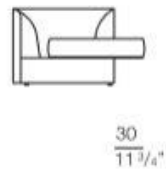

BO NIGHT & DAY

BO NIGHT & DAY

MERIDIENNE

Possibility of pulling out the seat/mattress of 30 cm

MERIDIENNE DX NTGR01

mattress cm 80 x 195 H 12

MERIDIENNE SX NTGR02

mattress cm 80 x 195 H 12

bracciolo larghezza 12 cm
 arm width 4 3/4"

BED

Fixed seat/mattress

BED NTGR03

mattress cm 87 x 195 H 12

EXTRACTING BED
 AVAILABLE FOR MERIDIENNE,
 BED AND TWIN BED

ESTRAIBILE NTGR08

mattress cm 80 x 195 H 12

bracciolo larghezza 12 cm
 arm width 4 3/4"

TWIN BED

Possibility of pulling out the seat/mattress of 30 cm

TWIN BED NTGR07

mattress cm 80 x 195 H 12

bracciolo larghezza 12 cm
 arm width 4 3/4"