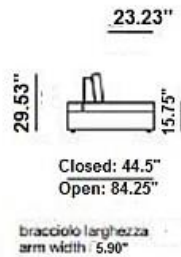

# BO ROCK

**RK103**  
 sofa 113 bed 70  
 Sofa: 44.5"  
 Mattress: 27"

**RK102**  
 sofa 163 bed 120  
 Sofa: 64.17"  
 Mattress: 47"

**RK101**  
 sofa 183 bed 140  
 Sofa: 72"  
 Mattress: 55"

**RK100**  
 sofa 203 bed 160  
 Sofa: 79.92"  
 Mattress: 63"

**PR005**  
 sofa 220 bed 160  
 29.5"  
 16.93"  
 6"