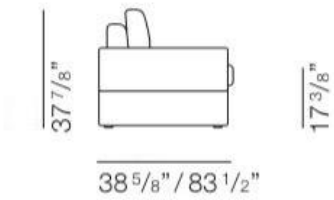

# BO SIMPLE DESIGN

arm width 7 1/8"