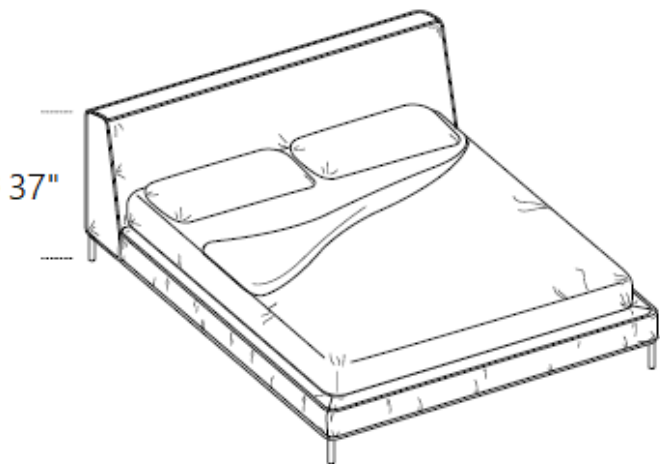

CLOVE

"CLOVE" is a frame bed with padded fir slats covered with fabric or synthetic leather. All the fabric is removable and washable. The headboard is wood panels covered in fabric, leather or synthetic leather.

	Internal dimensions		External dimensions		
	W.	D.	W.	D.	H.
QS	66.1"	91.7"	66.1"	91.7"	37"
KS	81.9"	91.7"	81.9"	91.7"	37"

QS

W.	D.	H.
66.1"	91.7"	37"

7"

7"

KS

W.	D.	H.
81.9"	91.7"	37"