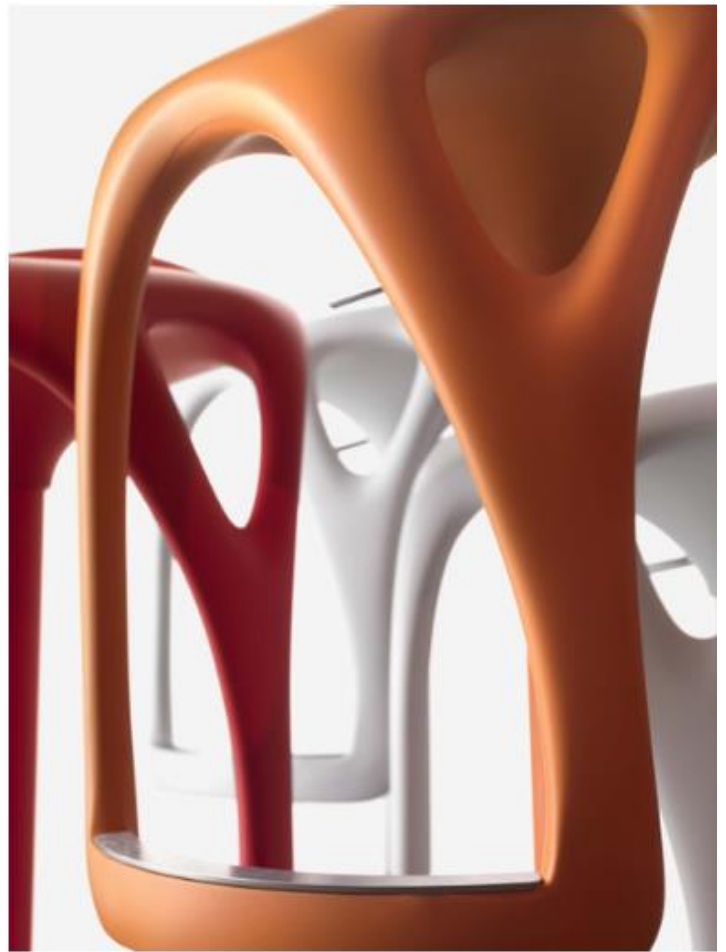

MORF STOOL

18.11" W x 17.71" D x Height adjustable 22.04" / 32.28"

Adjustable and swivel stool, with bright steel round base and seat in fireproof polyurethane.

Orange

White

Ash grey

Black

Red