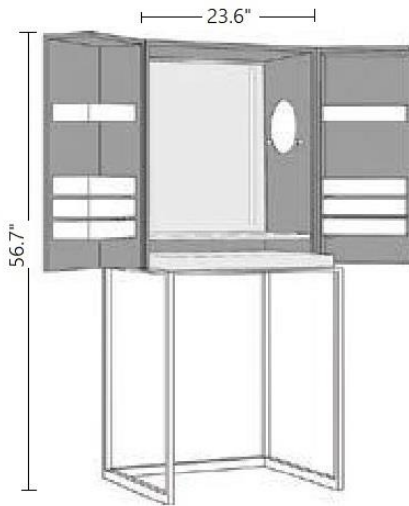

## DRESS BAR

"DRESS BAR" is a beautiful makeup stand. It will hold jewelry, perfume, makeup, and any other little items you want to stow away. There is an illuminated mirror in the back panel and make-up mirror with triple enlargement. Also, there is a leather extension shelf inside.

Depth: 20" (with shelf extended: 26")  
Width when open: 47.2"

Swiveling storage boxes, stainless steel polished

Interior layout in microleather cashmere

Detail microleather cashmere

## DRESS BAR

**Metal frame:** stainless steel, polished (-1), stainless steel, brushed (-2) or stainless steel, lacquered (-8)

**Door versions:**

**Storage box frames:** stainless steel, polished (-1), stainless steel, brushed (-2) or stainless steel, lacquered (-8)