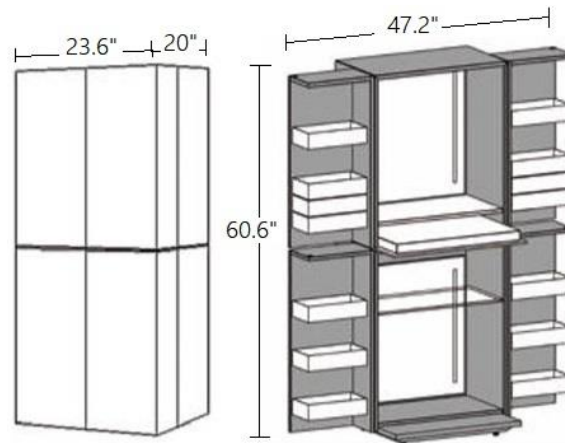

## FULL BAR

"FULL BAR" is a beautiful bar stand. It will hold liquor, glasses or small stow away items you want to hide. There is an illuminated mirror in the back panel and integrated triple socket for electrical devices. Also, there is a leather extension shelf and storage tray made of leather with glass top. The bottom bar can be with or without a refrigerator.

Integrated triple socket

Swiveling storage boxes

Integrated fridge

## FULL BAR

**Metal strip** (between top and bottom): stainless steel, polished (-1), stainless steel, brushed (-2) or stainless steel, lacquered (-8)

**Door versions:**

**Storage box frames:** stainless steel, polished (-1), stainless steel, brushed (-2) or stainless steel, lacquered (-8)