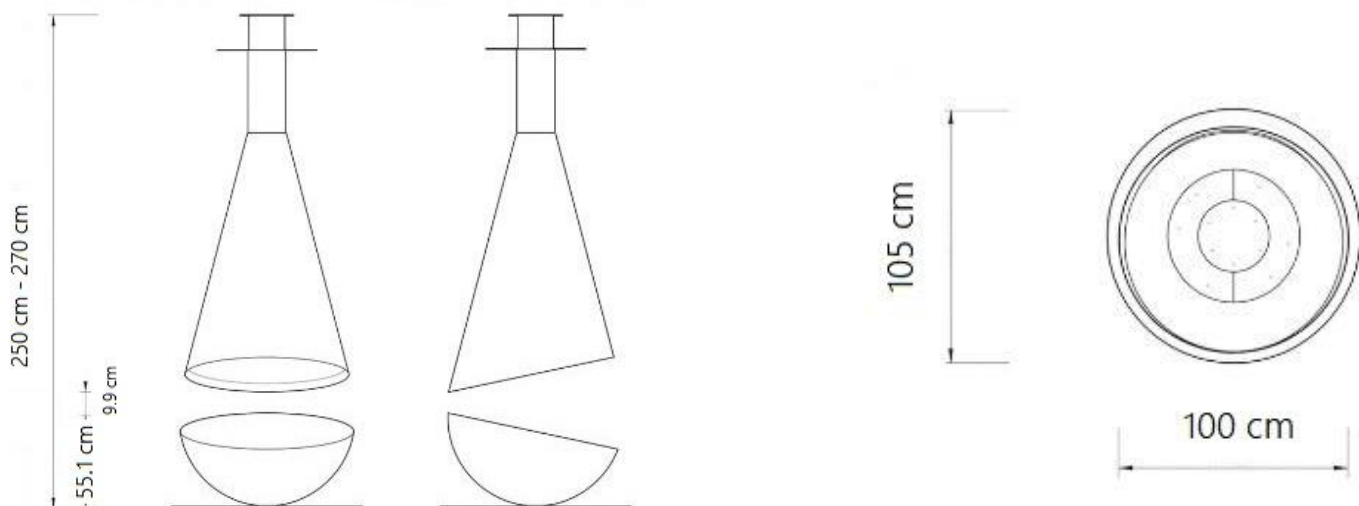

The "GF TALES" is the world's first suspended fireplace with a bioethanol automatic burner, designed from the drawing of a circle. It can burn for 15-25 hours long. It is a versatile and adjustable piece that reveals the beauty of the flame. The possibility of rotating the two components of the piece opens the way for the contemplation of a dancing flame that takes over the environment, creating a warm and comforting atmosphere. With a sculptural design and simply charismatic, "GF TALES" does not leave anyone indifferent.

Available Finishes: Black Titanium – coated brushed stainless steel