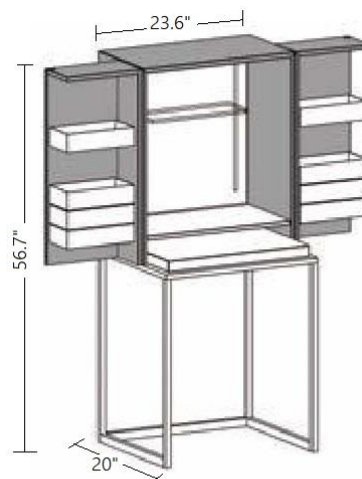

HALF BAR

"HALF BAR" is a beautiful bar stand. It will hold liquor, glasses or small stow away items you want to hide. There is an illuminated mirror in the back panel with a glass tray in front which measures 14.6" x 4.7" x .4". Also, there is a toughened safety glass bottom on the leather shelf, integrated triple socket, and a leather extension shelf.

Width when open: 47.2"

Swiveling storage boxes

Mirror with glass shelf

Illuminated mirror/glass bottom

HALF BAR

Metal frame: stainless steel, polished (-1), stainless steel, brushed (-2) or stainless steel, lacquered (-8)

Door versions:

Storage box frames: stainless steel, polished (-1), stainless steel, brushed (-2) or stainless steel, lacquered (-8)

Storage box bottoms: available in all leather and microleather colours (always the same colour as in the shelf and pull-out shelf)