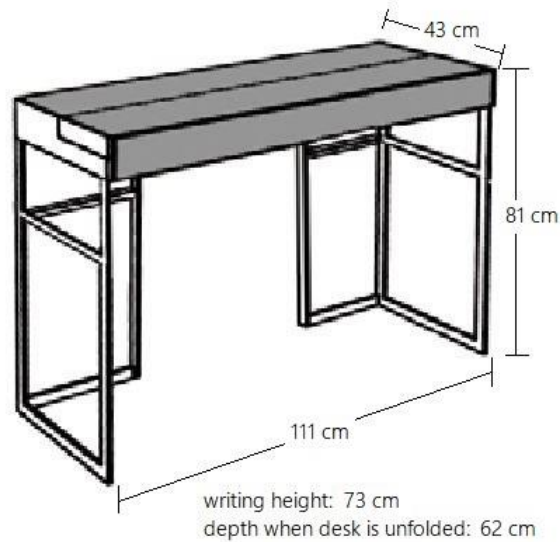

MAGIC

“MAGIC” is a beautiful console desk that would be a great accessory to any room. All the legs are in stainless steel – polished, brushed or lacquered. This console can be transformed into a writing desk by simply pulling forward. The width can be customizable from 70 cm to 125 cm.