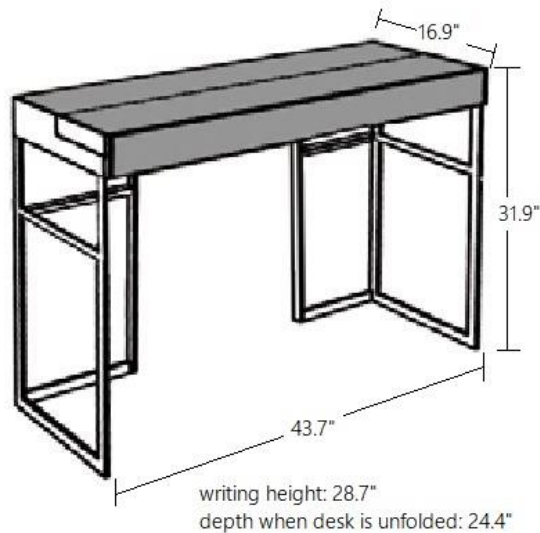

"MAGIC" is a beautiful console desk that would be a great accessory to any room. All the legs are in stainless steel – polished, brushed or lacquered. This console can be transformed into a writing desk by simply pulling forward. The width can be customizable from 27.6" to 49.2".

Available in lacquer or leather