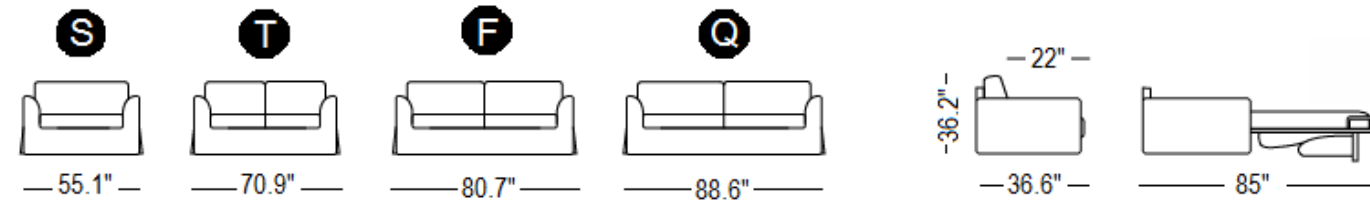

# M B ELLIS

ELLIS 7.9" arm

ELLIS-5 9.4" arm

## Mattress Size

**S** Single Size  
29.5" x 78.74"

**T** Twin Size  
45.27" x 78.74"

**F** Full Size  
55.11" x 78.74"

**Q** Queen Size  
63" x 78.74"

7.1" thick mattress for high comfort