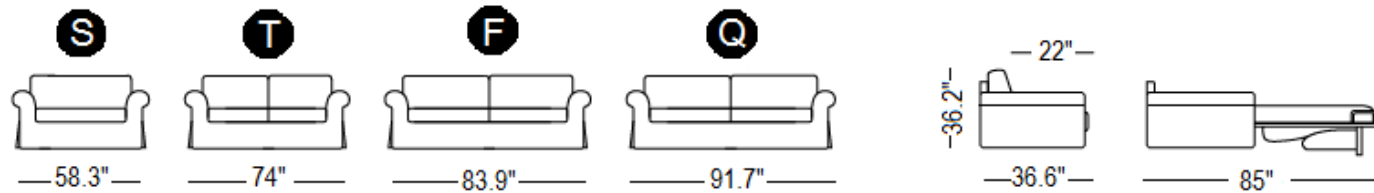

# M B ELLIS

ELLIS 7.9" arm

ELLIS-5 9.4" arm

## Mattress Size

**S** Single Size  
29.5" x 78.74"

**T** Twin Size  
45.27" x 78.74"

**F** Full Size  
55.11" x 78.74"

**Q** Queen Size  
63" x 78.74"

7.1" thick mattress for high comfort