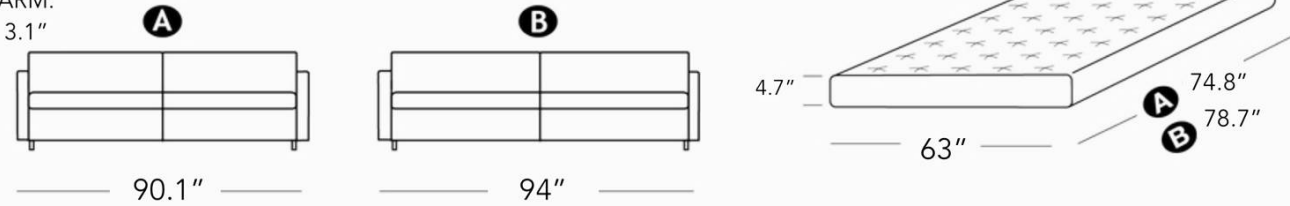

MB MIKA HORIZONTAL SOFA BED

WITH STRAIGHT OR L-SHAPED ARMS AS SHOWN BELOW

THE "MB MIKA" IS PERFECT FOR ROOMS WHICH ARE SHALLOW IN DEPTH. BY ALLOWING GUESTS TO SLEEP HORIZONTALLY INSTEAD OF VERTICALLY, WHEN OPEN THE "MB MIKA" IS ONLY 66.9" DEEP - SAVING 15" TO 18" OF DEPTH WHICH A VERTICAL SOFA BED WOULD NORMALLY USE. SIMPLY OPEN THE SOFA BED BY PULLING THE BACK CUSHIONS FORWARD WITHOUT REMOVING ANY CUSHIONS.

MB MIKA

MB MIKA 1

ARM:
5.9"

MB MIKA 2

ARM:
3.1"

"MB MIKA 2" - STRAIGHT ARM SHOWN BELOW