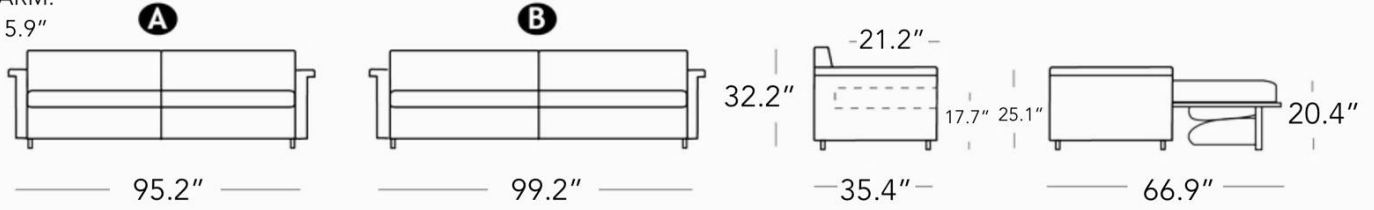

MB MIKA HORIZONTAL SOFA BED

WITH STRAIGHT OR L-SHAPED ARMS AS SHOWN BELOW

THE "MB MIKA" IS PERFECT FOR ROOMS WHICH ARE SHALLOW IN DEPTH. BY ALLOWING GUESTS TO SLEEP HORIZONTALLY INSTEAD OF VERTICALLY, WHEN OPEN THE "MB MIKA" IS ONLY 66.9" DEEP - SAVING 15" TO 18" OF DEPTH WHICH A VERTICAL SOFA BED WOULD NORMALLY USE. SIMPLY OPEN THE SOFA BED BY PULLING THE BACK CUSHIONS FORWARD WITHOUT REMOVING ANY CUSHIONS.

MB MIKA

MB MIKA 1

ARM:
5.9"

MB MIKA 2

ARM:
3.1"

"MB MIKA 2" - STRAIGHT ARM SHOWN BELOW