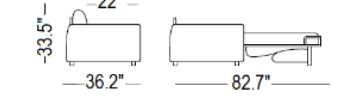

MB OPMAL

MB OPMAL

“MB OPMAL” is a sofa whose style brings sophistication to a modern setting. The cover is completely removable and washable. By simply rotating the back, without removing any cushions, “MB OPMAL” converts into a conventional comfortable bed with a 78.74” long mattress. There is also an option to have pillow storage. There are nine different mattresses to choose from - from standard latex foam to box spring with memory foam topping.

OPMAL 1 / OPMAL 4

OPMAL 2 / OPMAL 6

OPMAL 3

OPMAL 5

OPMAL 7

OPMAL 8

Mattress Size

- A** Single
29.5" x 78.74"
- B** Twin
45.27" x 78.74"
- C** Full
55.11" x 78.74"
- D** Queen
63" x 78.74"
- E** King
70.86" x 78.74"

Mattress height 5.51"