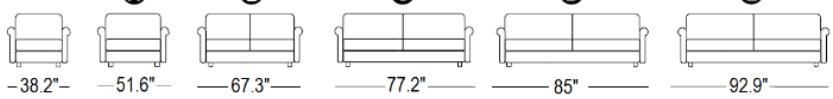

MB OPMAL

MB OPMAL

“MB OPMAL” is a sofa whose style brings sophistication to a modern setting. The cover is completely removable and washable. By simply rotating the back, without removing any cushions, “MB OPMAL” converts into a conventional comfortable bed with a 78.74” long mattress. There is also an option to have pillow storage. There are nine different mattresses to choose from - from standard latex foam to box spring with memory foam topping.

OPMAL 1 / OPMAL 4

OPMAL 2 / OPMAL 6

OPMAL 3

OPMAL 5

OPMAL 7

OPMAL 8

Mattress Size

- A** Single
29.5" x 78.74"
- B** Twin
45.27" x 78.74"
- C** Full
55.11" x 78.74"
- D** Queen
63" x 78.74"
- E** King
70.86" x 78.74"

Mattress height 5.51"