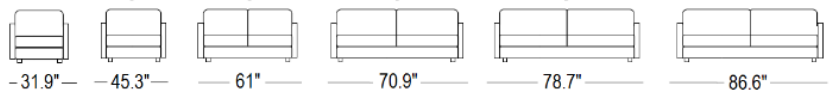

MB OPMAL

MB OPMAL

“MB OPMAL” is a sofa whose style brings sophistication to a modern setting. The cover is completely removable and washable. By simply rotating the back, without removing any cushions, “MB OPMAL” converts into a conventional comfortable bed with a 78.74” long mattress. There is also an option to have pillow storage. There are nine different mattresses to choose from - from standard latex foam to box spring with memory foam topping.

OPMAL 1 / OPMAL 4

OPMAL 2 / OPMAL 6

OPMAL 3

OPMAL 5

OPMAL 7

OPMAL 8

Mattress Size

- A** Single
29.5" x 78.74"
- B** Twin
45.27" x 78.74"
- C** Full
55.11" x 78.74"
- D** Queen
63" x 78.74"
- E** King
70.86" x 78.74"

Mattress height 5.51"