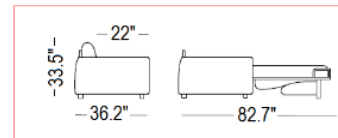

MB OPMAL

MB OPMAL

“MB OPMAL” is a sofa whose style brings sophistication to a modern setting. The cover is completely removable and washable. By simply rotating the back, without removing any cushions, “MB OPMAL” converts into a conventional comfortable bed with a 78.74” long mattress. There is also an option to have pillow storage. There are nine different mattresses to choose from - from standard latex foam to box spring with memory foam topping.

OPMAL 1 / OPMAL 4

OPMAL 2 / OPMAL 6

OPMAL 3

OPMAL 5

OPMAL 7

OPMAL 8

Mattress Size

- A** Single
29.5" x 78.74"
- B** Twin
45.27" x 78.74"
- C** Full
55.11" x 78.74"
- D** Queen
63" x 78.74"
- E** King
70.86" x 78.74"

Mattress height 5.51"