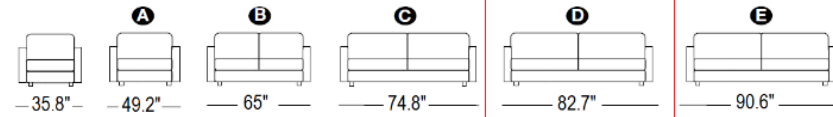

MB OPMAL

MB OPMAL

“MB OPMAL” is a sofa whose style brings sophistication to a modern setting. The cover is completely removable and washable. By simply rotating the back, without removing any cushions, “MB OPMAL” converts into a conventional comfortable bed with a 78.74” long mattress. There is also an option to have pillow storage. There are nine different mattresses to choose from - from standard latex foam to box spring with memory foam topping.

OPMAL 1 / OPMAL 4

OPMAL 2 / OPMAL 6

OPMAL 3

OPMAL 5

OPMAL 7

OPMAL 8

Mattress Size

- A** Single
29.5" x 78.74"
- B** Twin
45.27" x 78.74"
- C** Full
55.11" x 78.74"
- D** Queen
63" x 78.74"
- E** King
70.86" x 78.74"

Mattress height 5.51"