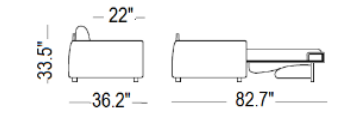

OPMAL 1 / OPMAL 4

OPMAL 2 / OPMAL 6

OPMAL 3

OPMAL 5

OPMAL 7

OPMAL 8

Mattress Size

- A** Single
29.5" x 78.74"
- B** Twin
45.27" x 78.74"
- C** Full
55.11" x 78.74"
- D** Queen
63" x 78.74"
- E** King
70.86" x 78.74"

Mattress height 5.51"