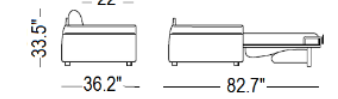

OPMAL 1 / OPMAL 4

OPMAL 2 / OPMAL 6

OPMAL 3

OPMAL 5

OPMAL 7

OPMAL 8

Mattress Size

- A** Single
29.5" x 78.74"
- B** Twin
45.27" x 78.74"
- C** Full
55.11" x 78.74"
- D** Queen
63" x 78.74"
- E** King
70.86" x 78.74"

Mattress height 5.51"