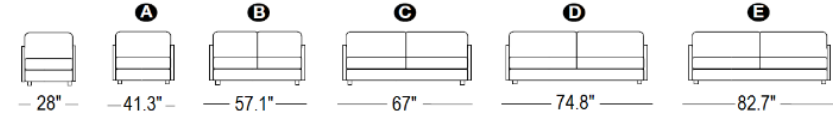

MB OPMAL

MB OPMAL

“MB OPMAL” is a sofa whose style brings sophistication to a modern setting. The cover is completely removable and washable. By simply rotating the back, without removing any cushions, “MB OPMAL” converts into a conventional comfortable bed with a 78.74” long mattress. There is also an option to have pillow storage. There are nine different mattresses to choose from - from standard latex foam to box spring with memory foam topping.

OPMAL 1 / OPMAL 4

OPMAL 2 / OPMAL 6

OPMAL 3

OPMAL 5

OPMAL 7

OPMAL 8

Mattress Size

- A** Single
29.5" x 78.74"
- B** Twin
45.27" x 78.74"
- C** Full
55.11" x 78.74"
- D** Queen
63" x 78.74"
- E** King
70.86" x 78.74"

Mattress height 5.51"