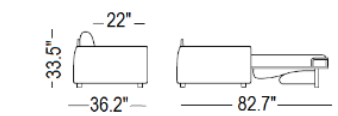

MB OPMAL

MB OPMAL

“MB OPMAL” is a sofa whose style brings sophistication to a modern setting. The cover is completely removable and washable. By simply rotating the back, without removing any cushions, “MB OPMAL” converts into a conventional comfortable bed with a 78.74” long mattress. There is also an option to have pillow storage. There are nine different mattresses to choose from - from standard latex foam to box spring with memory foam topping.

OPMAL 1 / OPMAL 4

OPMAL 2 / OPMAL 6

OPMAL 3

OPMAL 5

OPMAL 7

OPMAL 8

Mattress Size

- A** Single
29.5" x 78.74"
- B** Twin
45.27" x 78.74"
- C** Full
55.11" x 78.74"
- D** Queen
63" x 78.74"
- E** King
70.86" x 78.74"

Mattress height 5.51"