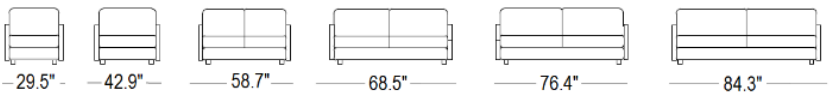

MB OPMAL

MB OPMAL

“MB OPMAL” is a sofa whose style brings sophistication to a modern setting. The cover is completely removable and washable. By simply rotating the back, without removing any cushions, “MB OPMAL” converts into a conventional comfortable bed with a 78.74” long mattress. There is also an option to have pillow storage. There are nine different mattresses to choose from - from standard latex foam to box spring with memory foam topping.

OPMAL 1 / OPMAL 4

OPMAL 2 / OPMAL 6

OPMAL 3

OPMAL 5

OPMAL 7

OPMAL 8

Mattress Size

- A** Single
29.5" x 78.74"
- B** Twin
45.27" x 78.74"
- C** Full
55.11" x 78.74"
- D** Queen
63" x 78.74"
- E** King
70.86" x 78.74"

Mattress height 5.51"