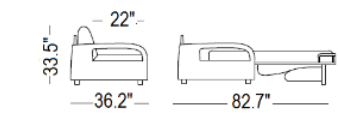

OPMAL 1 / OPMAL 4

OPMAL 2 / OPMAL 6

OPMAL 3

OPMAL 5

OPMAL 7

OPMAL 8

Mattress Size

- A** Single
29.5" x 78.74"
- B** Twin
45.27" x 78.74"
- C** Full
55.11" x 78.74"
- D** Queen
63" x 78.74"
- E** King
70.86" x 78.74"

Mattress height 5.51"