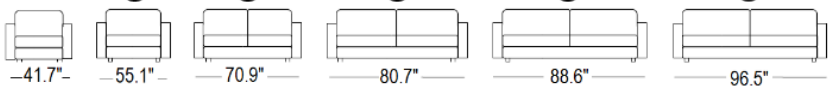

MB OPMAL

MB OPMAL

“MB OPMAL” is a sofa whose style brings sophistication to a modern setting. The cover is completely removable and washable. By simply rotating the back, without removing any cushions, “MB OPMAL” converts into a conventional comfortable bed with a 78.74” long mattress. There is also an option to have pillow storage. There are nine different mattresses to choose from - from standard latex foam to box spring with memory foam topping.

OPMAL 1 / OPMAL 4

OPMAL 2 / OPMAL 6

OPMAL 3

OPMAL 5

OPMAL 7

OPMAL 8

Mattress Size

- A** Single
29.5" x 78.74"
- B** Twin
45.27" x 78.74"
- C** Full
55.11" x 78.74"
- D** Queen
63" x 78.74"
- E** King
70.86" x 78.74"

Mattress height 5.51"