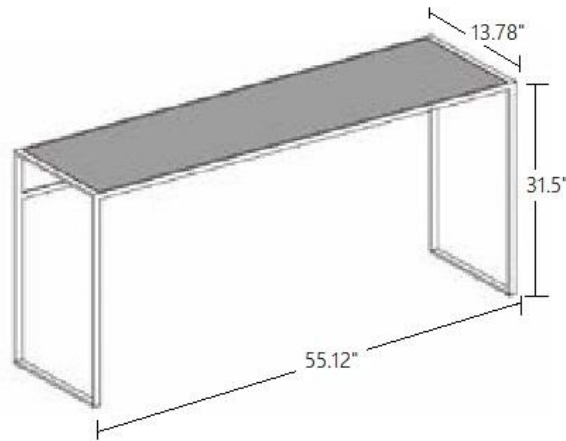

"MINIMIZE" is a great minimalistic piece for any room. The metal frame can be stainless steel polished, brushed or lacquered. The top is available in leather, micro leather, oak veneer, matte or glossy lacquer. "MINIMIZE" comes in all different sizes, it can also come as a coffee table.

Available in leather, micro leather, oak veneer, matte / glossy lacquer.