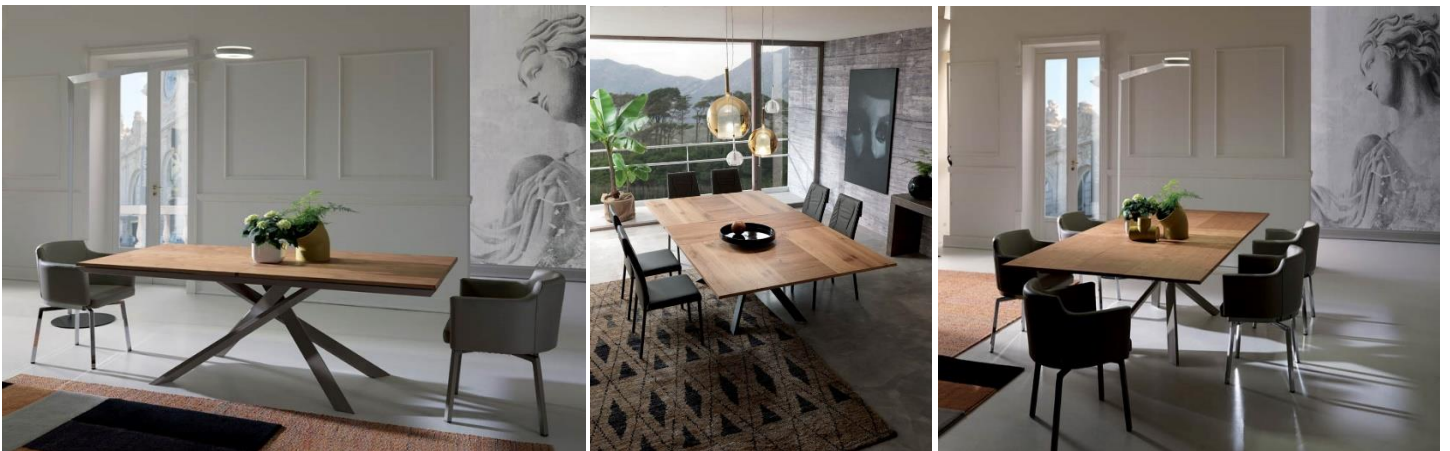

# OZ 4 x 4

“OZ 4 x 4” is an expandable dining table with a beautiful base. Expanding this table is very easy – with just one touch, the table can easily expand to fit 8 people.

90 cm x 170 cm x 76 cm

100 cm x 200 cm x 76 cm

118 cm x 224 cm x 76 cm

140 cm x 254 cm x 76 cm