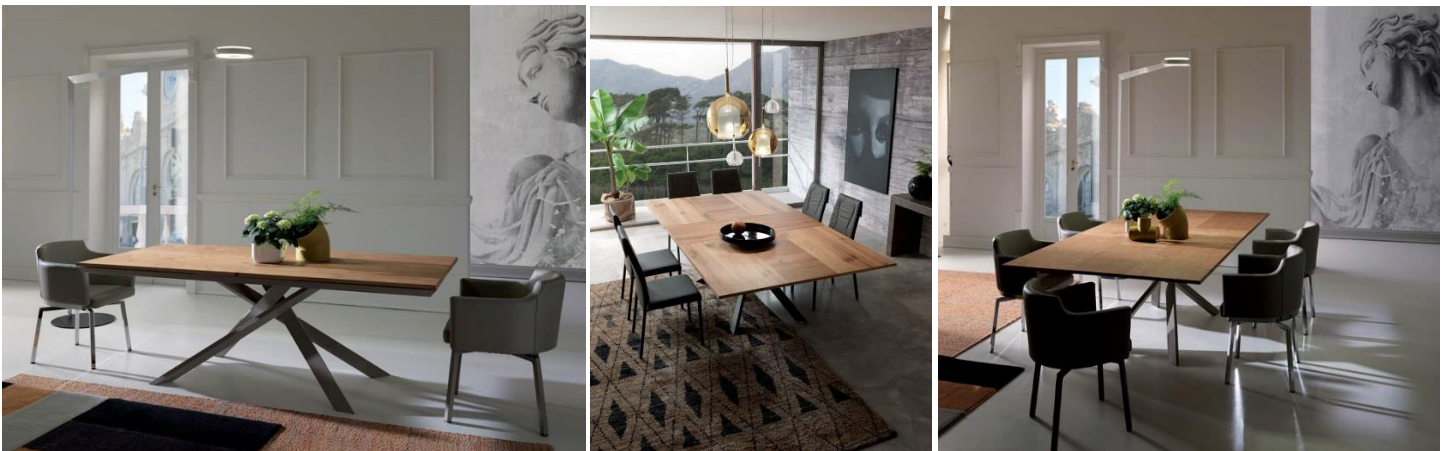

# OZ 4 x 4

"OZ 4 x 4" is an expandable dining table with a beautiful base. Expanding this table is very easy – with just one touch, the table can easily expand to fit 8 people.

35.4" x 66.9" x 29.9" H

39.4" x 78.7" x 29.9" H

46.5" x 88.2" x 29.9" H

54.3" x 100" x 29.9" H