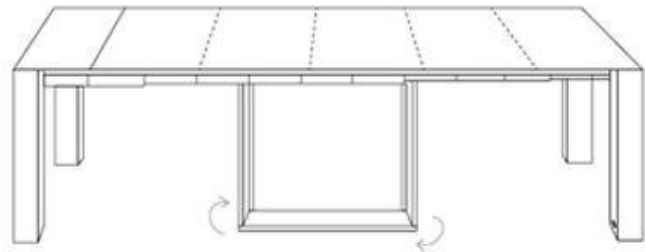

# OZ A1

The "OZ A1" is an extendable wooden console - table. It has 5 extension leaves that are placed in the structure itself. There are wheels on the bottom of the table.

Top available in glossy and matte lacquer, various cement finishes, ceramic, various oak / wood veneers.

112 X 40 H.75

98/156/272/330 X 112 H.75

"OZ A1"