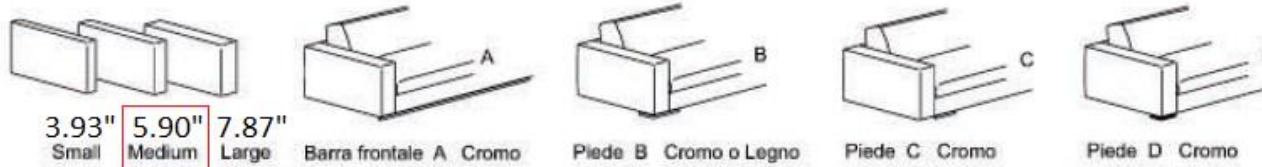

PL BEDSOFA

PL BEDSOFA

33.85"	24.80"	18.11"	38.18"	BEDSOFA 1 Medium	K	Q	F	T	S
					92.51"	84.64"	76.77"	66.92"	51.18"
							showroom model		
33.85"	24.80"	18.11"	38.18"	BEDSOFA 2 Large	K	Q	F	T	S
					96.45"	88.58"	80.70"	70.86"	55.11"
33.85"	24.80"	18.11"	38.18"	BEDSOFA 3 Small	K	Q	F	T	S
					88.58"	80.70"	70.86"	62.99"	47.24"
85.82"	78.74"	K	Q	F	T	S			
		70.86"	62.99"	55.11"	45.27"	31.49"			
		King	Queen	Full	Twin	Single			