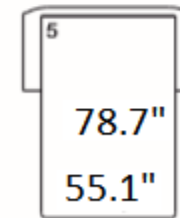

30"

35.4" | 32.7" | 22.8"

17.3"

45.3"

90"

81.9"

74"

64.2"

Charme DESIGN black chromed legs

32.7" | 22.8"

17.3"

38.6"

45.3"

90"

81.9"

74"

64.2"

88.6"

78.7"

70.9"

78.7"

63"

78.7"

55.1"

78.7"

45.3"