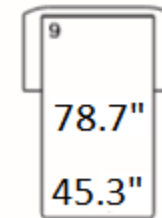

30"

35.4" | 32.7" | 22.8"

17.3"

45.3"

90"

81.9"

74"

64.2"

Charme DESIGN black chromed legs

32.7" | 22.8"

17.3"

38.6"

45.3"

90"

81.9"

74"

64.2"

88.6"

78.7"

70.9"

78.7"

63"

78.7"

55.1"

78.7"

45.3"