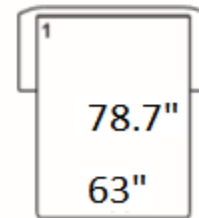

30"

35.4" | 32.7" | 22.8"

17.3"

45.3"

90"

81.9"

74"

64.2"

Charme DESIGN black chromed legs

32.7" | 22.8"

17.3"

38.6"

45.3"

90"

81.9"

74"

64.2"

88.6"

78.7"

70.9"

78.7"

63"

78.7"

55.1"

78.7"

45.3"