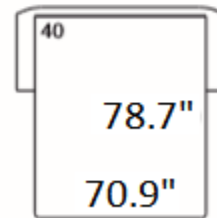

30"

35.4" | 32.7" | 22.8"

17.3"

45.3"

90"

81.9"

74"

64.2"

Charme DESIGN black chromed legs

32.7" | 22.8"

17.3"

38.6"

45.3"

90"

81.9"

74"

64.2"

88.6"

78.7"

70.9"

78.7"

63"

78.7"

55.1"

78.7"

45.3"