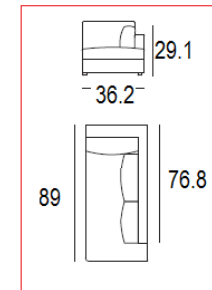

PL EKAL

PLEKAL

Sofa bed

(Also available as sofa)

	KING	QUEEN	FULL	TWIN	SINGLE	TWO SINGLES
3.93" Small Arm	— 88.58" —	— 80.7" —	— 72.83" —	— 62.99" —	— 47.24" —	— 85.82" —
6.29" Medium Arm	— 93.3" —	— 85.43" —	— 77.55" —	— 67.71" —	— 51.96" —	— 90.55" —
8.66" Large Arm	— 98.03" —	— 90.15" —	— 82.28" —	— 72.44" —	— 56.69" —	— 95.27" —

Available in two depth
 38.6" or 40.55"

Mattress size

	KING	QUEEN	FULL	TWIN	SINGLE	TWO SINGLES
83.5" height	78.7" width	78.7" width	78.7" width	78.7" width	78.7" width	78.7" width
	70.9" depth	63" depth	55.2" depth	45.3" depth	31.5" depth	31.5" depth

(No sliding system)

Sectional sofa bed

(Also available as sectional sofa)

	KING	QUEEN	FULL	TWIN
3.93" Small Arm	— 85.03" —	— 77.16" —	— 69.29" —	— 59.44" —
6.29" Medium Arm	— 87.4" —	— 79.52" —	— 71.65" —	— 61.81" —
8.66" Large Arm	— 89.76" —	— 81.88" —	— 74.01" —	— 64.17" —

SHOWROOM MODEL

chaise lounse (Short)

chaise lounse (deep)

SHOWROOM MODEL

Large arm, Queen size sofa bed
 OVERALL WIDTH 118.08"

SHOWROOM MODEL