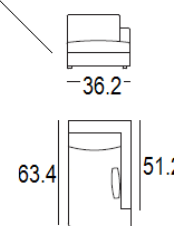

Available in two depth
 38.6" or 40.55"

Mattress size

	KING	QUEEN	FULL	TWIN	SINGLE	TWO SINGLES
83.5" height	78.7" width	78.7" width	78.7" width	78.7" width	78.7" width	78.7" width
	70.9" depth	63" depth	55.2" depth	45.3" depth	31.5" depth	31.5" depth

(No sliding system)

Sectional sofa bed

(Also available as sectional sofa)

	KING	QUEEN	FULL	TWIN
3.93" Small Arm	— 85.03" —	— 77.16" —	— 69.29" —	— 59.44" —
6.29" Medium Arm	— 87.4" —	— 79.52" —	— 71.65" —	— 61.81" —
8.66" Large Arm	— 89.76" —	— 81.88" —	— 74.01" —	— 64.17" —

SHOWROOM MODEL

chaise lounse (Short)

chaise lounse (deep)

SHOWROOM MODEL

Large arm, Queen size sofa bed
 OVERALL WIDTH 118.08"

SHOWROOM MODEL