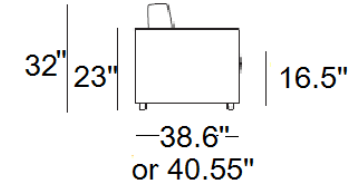

PL EKAL

PLEKAL

Sofa bed

(Also available as sofa)

	KING	QUEEN	FULL	TWIN	SINGLE	TWO SINGLES
3.93" Small Arm	— 88.58" —	— 80.7" —	— 72.83" —	— 62.99" —	— 47.24" —	— 85.82" —
6.29" Medium Arm	— 93.3" —	— 85.43" —	— 77.55" —	— 67.71" —	— 51.96" —	— 90.55" —
8.66" Large Arm	— 98.03" —	— 90.15" —	— 82.28" —	— 72.44" —	— 56.69" —	— 95.27" —

Available in two depth
 38.6" or 40.55"

Mattress size

	KING	QUEEN	FULL	TWIN	SINGLE	TWO SINGLES
83.5" height	78.7" width	78.7" width	78.7" width	78.7" width	78.7" width	78.7" width
	70.9" depth	63" depth	55.2" depth	45.3" depth	31.5" depth	31.5" depth

(No sliding system)

Sectional sofa bed

(Also available as sectional sofa)

	KING	QUEEN	FULL	TWIN
3.93" Small Arm	— 85.03" —	— 77.16" —	— 69.29" —	— 59.44" —
6.29" Medium Arm	— 87.4" —	— 79.52" —	— 71.65" —	— 61.81" —
8.66" Large Arm	— 89.76" —	— 81.88" —	— 74.01" —	— 64.17" —

SHOWROOM MODEL

chaise lounse (Short)

chaise lounse (deep)

SHOWROOM MODEL

Large arm, Queen size sofa bed
 OVERALL WIDTH 118.08"

SHOWROOM MODEL