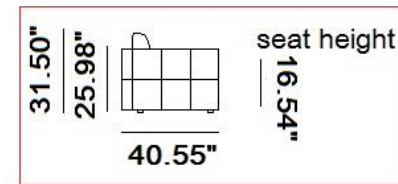

PL PIUM

PL PIUM

Pium is available
 with 2 types of arm

High armrest

Showroom model

Low armrest