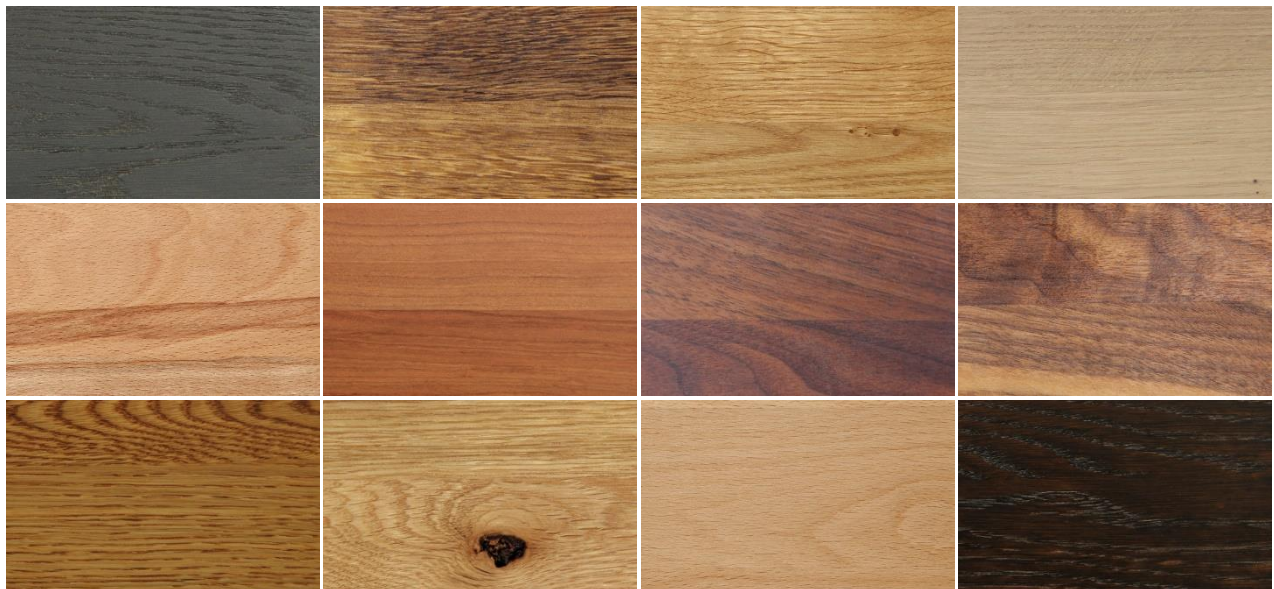

# RD ATOS

SOLID WOOD DINING TABLE - WITH INTEGRATED LEAVES

AVAILABLE WOOD FINISHES:

WALNUT / CHERRY / OAK / BEECH

AVAILABLE STAINS / TREATMENTS:

OIL / STAIN / PAINTED (FLAMED / SMOKED FINISH ON OAK ONLY)

STANDARD DEPTH: 35.4" or 39.3"