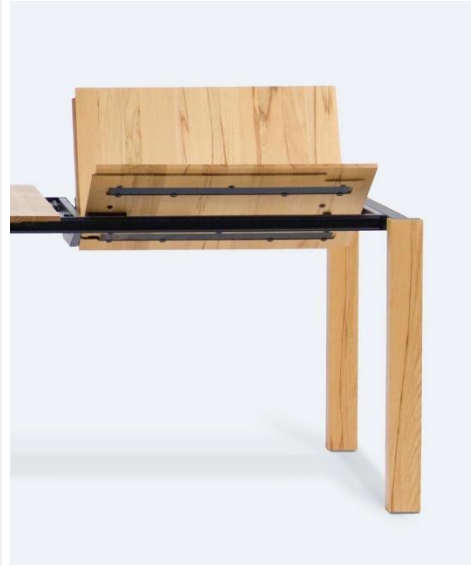

RD KASE LIGHT

"RD KASE LIGHT" is a beautiful dining table. This table comes in different finishes and sizes.

R D K A S E L I G H T

Flamed oak

Smoked oak

Natural oiled oak

Oak sand

Kernbuche natural oiled