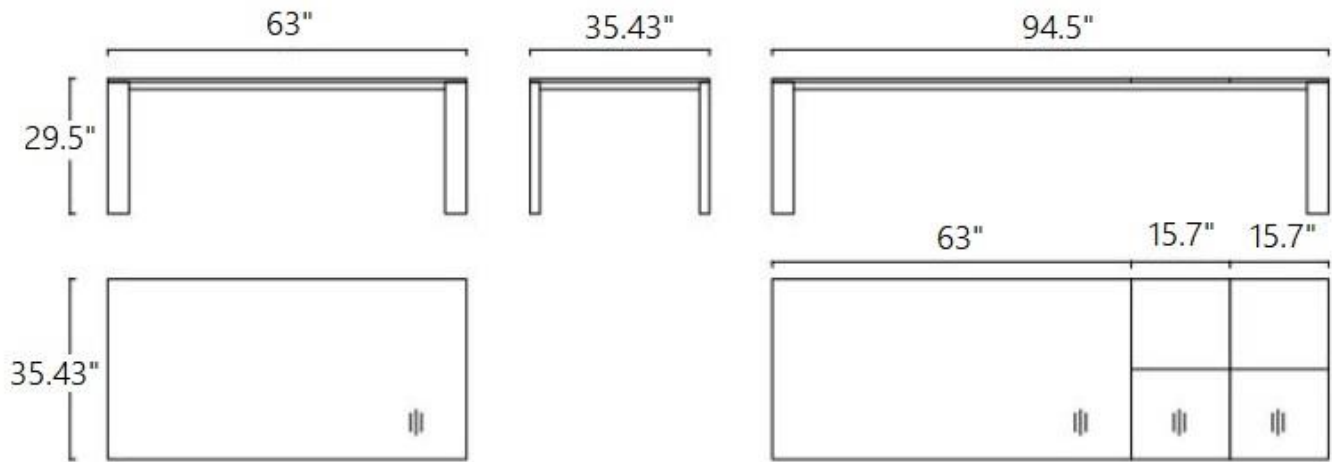

RD KASE LIGHT

"RD KASE LIGHT" is a beautiful dining table. This table comes in different finishes and sizes.

R D K A S E L I G H T

Flamed oak

Smoked oak

Natural oiled oak

Oak sand

Kernbuche natural oiled