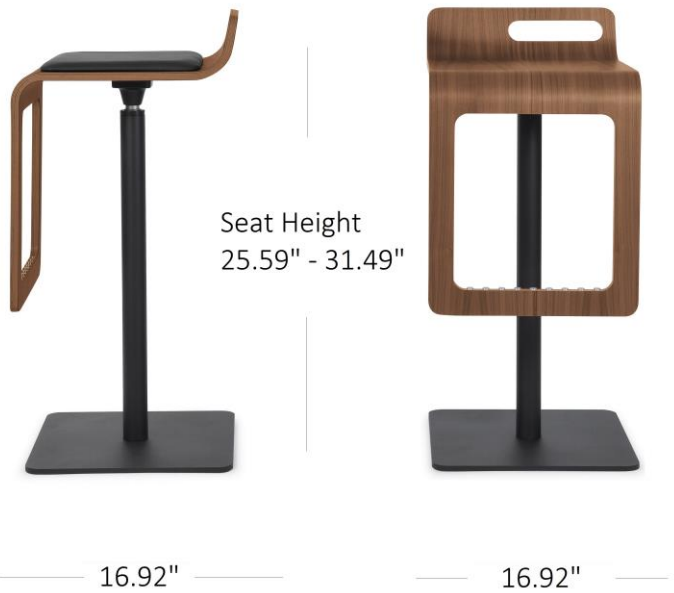

NEW YORK DESIGN CENTRE
200 LEXINGTON AVE, SUITE 711
NEW YORK, NY 10016

RR Sgaby

www.milanosmartliving.com
[+1] 212.729.1938
info@milanosmartliving.com