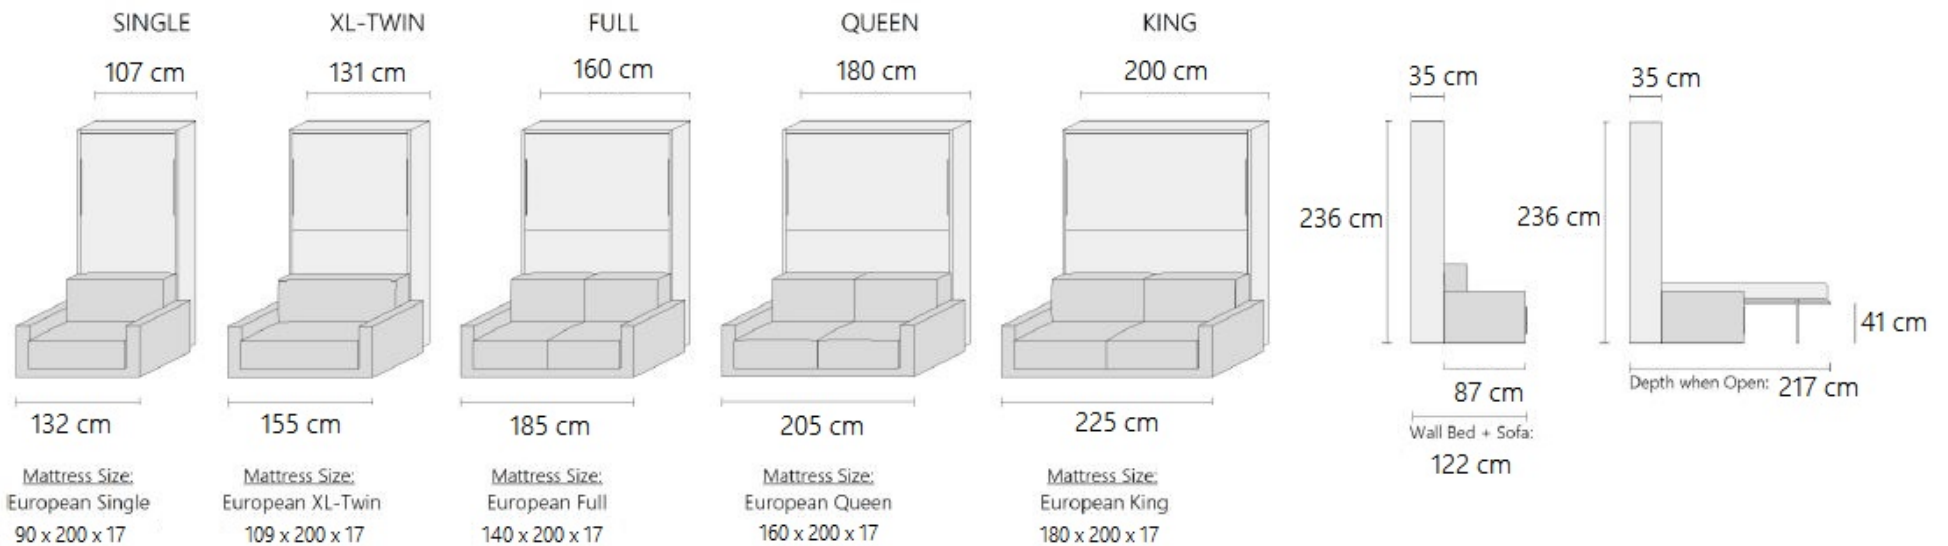

"WB CITY SOFA" VERTICAL WALL BED WITH "JAZZ" SOFA

STANDARD DEPTH: 35 cm D. - HIGHER VERSION: 236 cm H.

"WB CITY SOFA" VERTICAL WALL BED WITH "JAZZ" SOFA

DEEPER VERSION: 45 cm D. - HIGHER VERSION: 230 cm H.