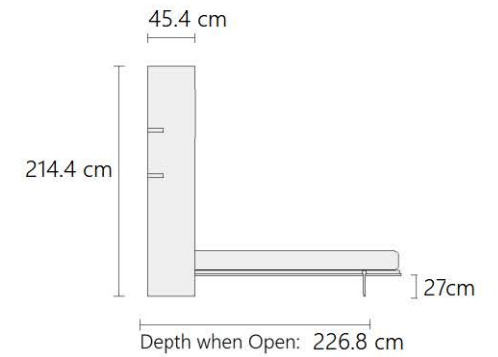

Mattress Size:  
 European XL-Twin  
 110 x 200 x 17.8

Mattress Size:  
 European Full  
 140 x 200 x 17.8

Mattress Size:  
 European Queen  
 160 x 200 x 17.8

Mattress Size:  
 European King  
 179.8 x 200 x 17.8

# "WB CITY" VERTICAL WALL BED WITH INTERIOR SHELVING

DEEPER VERSION: 45.4 cm D.- STANDARD HEIGHT: 214.4 cm H.

SINGLE

XL-TWIN

FULL

QUEEN

KING

107.4 cm

130.6 cm

160.5 cm

180.6 cm

200.4 cm

Mattress Size:  
 European Single  
 90 x 200 x 17.8

Mattress Size:  
 European XL-Twin  
 110 x 200 x 17.8

Mattress Size:  
 European Full  
 140 x 200 x 17.8

Mattress Size:  
 European Queen  
 160 x 200 x 17.8

Mattress Size:  
 European King  
 179.8 x 200 x 17.8