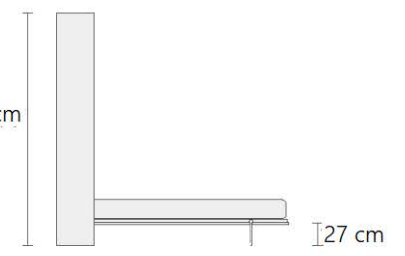

# "WB CITY" VERTICAL WALL BED

STANDARD DEPTH: 34.8 cm D.- STANDARD HEIGHT: 214.4 cm H.

SINGLE

XL-TWIN

FULL

QUEEN

KING

35 cm

107.4 cm

130.6 cm

160.5 cm

180.6 cm

200.4 cm

214.4 cm

Depth when Open: 217 cm

Mattress Size:  
 European Single  
 90 x 200 x 17.8

Mattress Size:  
 European XL-Twin  
 110 x 200 x 17.8

Mattress Size:  
 European Full  
 140 x 200 x 17.8

Mattress Size:  
 European Queen  
 160 x 200 x 17.8

Mattress Size:  
 European King  
 179.8 x 200 x 17.8

# "WB CITY" VERTICAL WALL BED WITH INTERIOR SHELVING

DEEPER VERSION: 45.4 cm D.- STANDARD HEIGHT: 214.4 cm H.

SINGLE

XL-TWIN

FULL

QUEEN

KING

107.4 cm