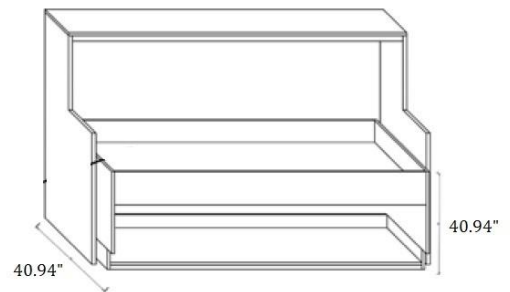

### WBN Flat

**Single**  
Mattress size: 35.43" X 78.74"  
Maximum thickness: 5.51"

**Full**  
Mattress size: 55.51" X 78.74"  
Maximum thickness: 5.51"

**Queen**  
Mattress size: 63" X 78.74"  
Maximum thickness: 5.51"

### WBN Flat deskbed (Single)

When closed

When open

Mattress size: 35.43" X 78.74"

[www.milanosmartliving.com](http://www.milanosmartliving.com)  
[+1] 212.729.1938  
[info@milanosmartliving.com](mailto:info@milanosmartliving.com)

### WBN Flat deskbed (Full)

When closed

When open

Mattress size: 55.12" X 78.74"

[www.milanosmartliving.com](http://www.milanosmartliving.com)  
[+1] 212.729.1938  
[info@milanosmartliving.com](mailto:info@milanosmartliving.com)