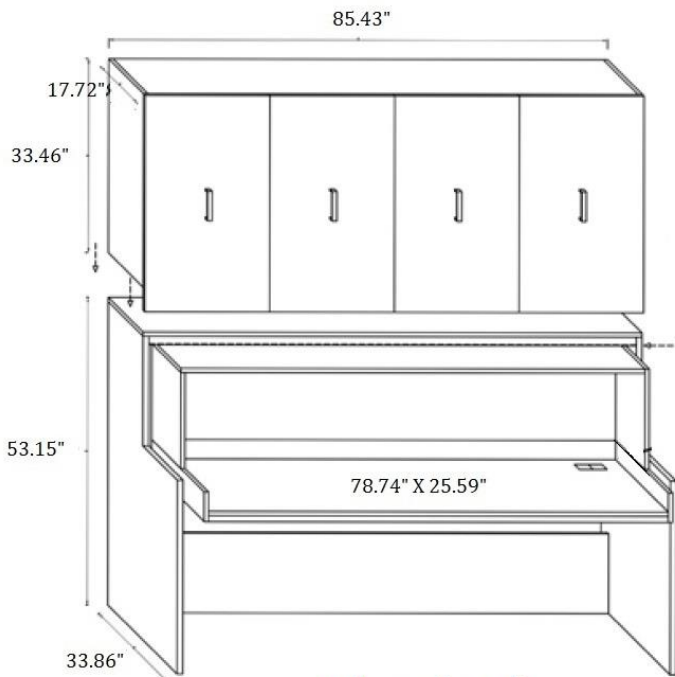

### WBN Flat

**Single**  
Mattress size: 35.43" X 78.74"  
Maximum thickness: 5.51"

**Full**  
Mattress size: 55.51" X 78.74"  
Maximum thickness: 5.51"

**Queen**  
Mattress size: 63" X 78.74"  
Maximum thickness: 5.51"

### WBN Flat deskbed (Single)

When closed

When open

Mattress size: 35.43" X 78.74"

[www.milanosmartliving.com](http://www.milanosmartliving.com)  
[+1] 212.729.1938  
[info@milanosmartliving.com](mailto:info@milanosmartliving.com)

### WBN Flat deskbed (Full)

When closed

When open

Mattress size: 55.12" X 78.74"

[www.milanosmartliving.com](http://www.milanosmartliving.com)  
[+1] 212.729.1938  
[info@milanosmartliving.com](mailto:info@milanosmartliving.com)