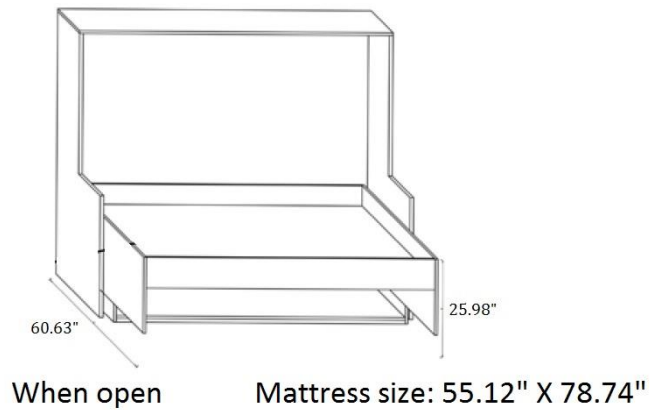

### WBN Flat

**Single**  
Mattress size: 35.43" X 78.74"  
Maximum thickness: 5.51"

**Full**  
Mattress size: 55.51" X 78.74"  
Maximum thickness: 5.51"

**Queen**  
Mattress size: 63" X 78.74"  
Maximum thickness: 5.51"

### WBN Flat deskbed (Single)

When closed

When open

Mattress size: 35.43" X 78.74"

[www.milanosmartliving.com](http://www.milanosmartliving.com)  
[+1] 212.729.1938  
[info@milanosmartliving.com](mailto:info@milanosmartliving.com)

### WBN Flat deskbed (Full)

When closed

When open

Mattress size: 55.12" X 78.74"

[www.milanosmartliving.com](http://www.milanosmartliving.com)  
[+1] 212.729.1938  
[info@milanosmartliving.com](mailto:info@milanosmartliving.com)