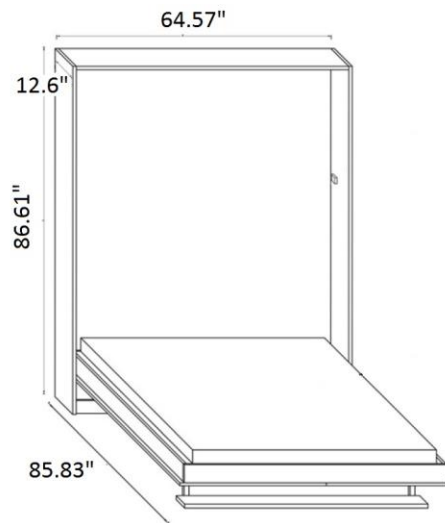

### WBN Flat

**Single**  
Mattress size: 35.43" X 78.74"  
Maximum thickness: 5.51"

**Full**  
Mattress size: 55.51" X 78.74"  
Maximum thickness: 5.51"

**Queen**  
Mattress size: 63" X 78.74"  
Maximum thickness: 5.51"

### WBN Flat deskbed (Single)

When closed

When open

Mattress size: 35.43" X 78.74"

[www.milanosmartliving.com](http://www.milanosmartliving.com)  
[+1] 212.729.1938  
[info@milanosmartliving.com](mailto:info@milanosmartliving.com)

### WBN Flat deskbed (Full)

When closed

When open

Mattress size: 55.12" X 78.74"

[www.milanosmartliving.com](http://www.milanosmartliving.com)  
[+1] 212.729.1938  
[info@milanosmartliving.com](mailto:info@milanosmartliving.com)