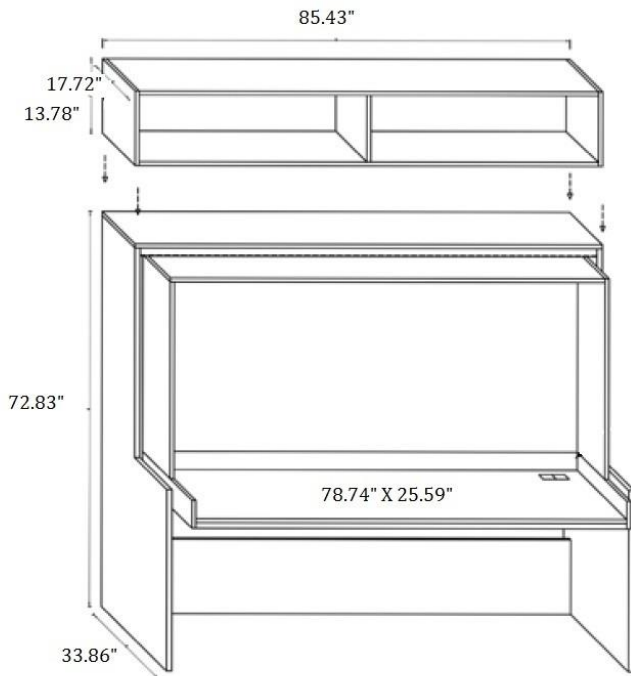

### WBN Flat

**Single**  
Mattress size: 35.43" X 78.74"  
Maximum thickness: 5.51"

**Full**  
Mattress size: 55.51" X 78.74"  
Maximum thickness: 5.51"

**Queen**  
Mattress size: 63" X 78.74"  
Maximum thickness: 5.51"

### WBN Flat deskbed (Single)

When closed

When open

Mattress size: 35.43" X 78.74"

[www.milanosmartliving.com](http://www.milanosmartliving.com)  
[+1] 212.729.1938  
[info@milanosmartliving.com](mailto:info@milanosmartliving.com)

### WBN Flat deskbed (Full)

When closed

When open

Mattress size: 55.12" X 78.74"

[www.milanosmartliving.com](http://www.milanosmartliving.com)  
[+1] 212.729.1938  
[info@milanosmartliving.com](mailto:info@milanosmartliving.com)