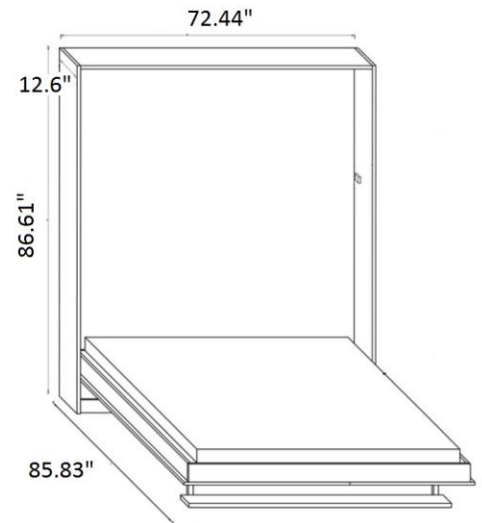

### WBN Flat

**Single**  
Mattress size: 35.43" X 78.74"  
Maximum thickness: 5.51"

**Full**  
Mattress size: 55.51" X 78.74"  
Maximum thickness: 5.51"

**Queen**  
Mattress size: 63" X 78.74"  
Maximum thickness: 5.51"

### WBN Flat deskbed (Single)

When closed

When open

Mattress size: 35.43" X 78.74"

[www.milanosmartliving.com](http://www.milanosmartliving.com)  
[+1] 212.729.1938  
[info@milanosmartliving.com](mailto:info@milanosmartliving.com)

### WBN Flat deskbed (Full)

When closed

When open

Mattress size: 55.12" X 78.74"

[www.milanosmartliving.com](http://www.milanosmartliving.com)  
[+1] 212.729.1938  
[info@milanosmartliving.com](mailto:info@milanosmartliving.com)