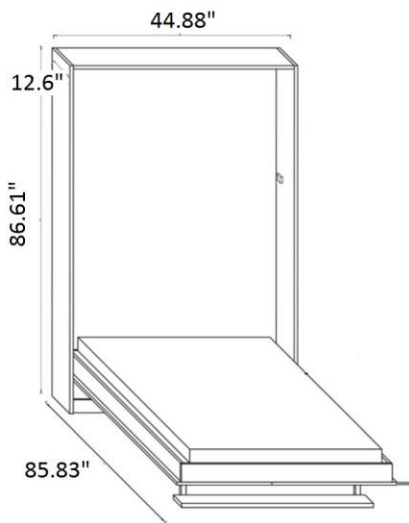

### WBN Flat

**Single**  
Mattress size: 35.43" X 78.74"  
Maximum thickness: 5.51"

**Full**  
Mattress size: 55.51" X 78.74"  
Maximum thickness: 5.51"

**Queen**  
Mattress size: 63" X 78.74"  
Maximum thickness: 5.51"

### WBN Flat deskbed (Single)

When closed

When open

Mattress size: 35.43" X 78.74"

[www.milanosmartliving.com](http://www.milanosmartliving.com)  
[+1] 212.729.1938  
[info@milanosmartliving.com](mailto:info@milanosmartliving.com)

### WBN Flat deskbed (Full)

When closed

When open

Mattress size: 55.12" X 78.74"

[www.milanosmartliving.com](http://www.milanosmartliving.com)  
[+1] 212.729.1938  
[info@milanosmartliving.com](mailto:info@milanosmartliving.com)