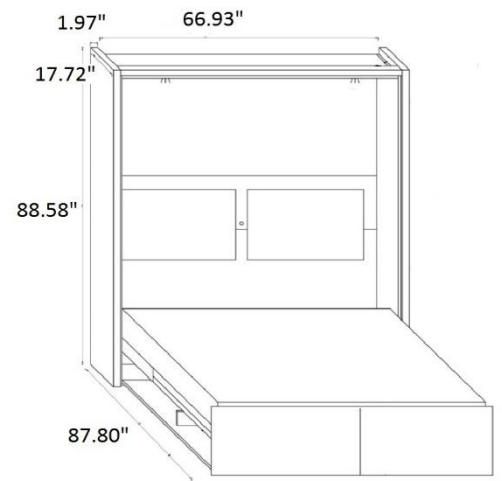

W B N S M A R T

Single
Mattress size: 35.43" X 78.74"

Full
Mattress size: 55.12" X 78.74"

Queen
Mattress size: 63" X 78.74"