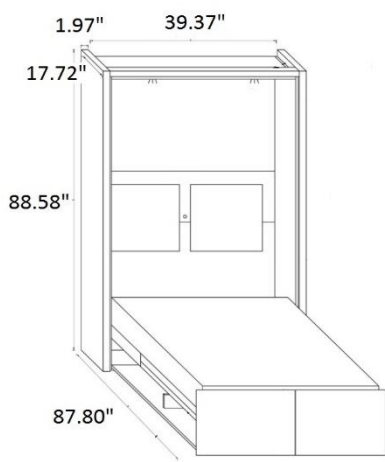

W B N S M A R T

Single
Mattress size: 35.43" X 78.74"

Full
Mattress size: 55.12" X 78.74"

Queen
Mattress size: 63" X 78.74"