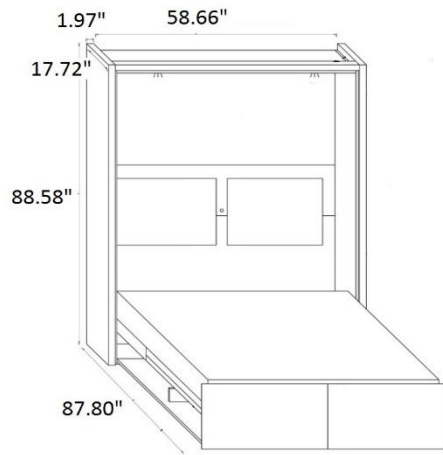

W B N S M A R T

Single
Mattress size: 35.43" X 78.74"

Full
Mattress size: 55.12" X 78.74"

Queen
Mattress size: 63" X 78.74"