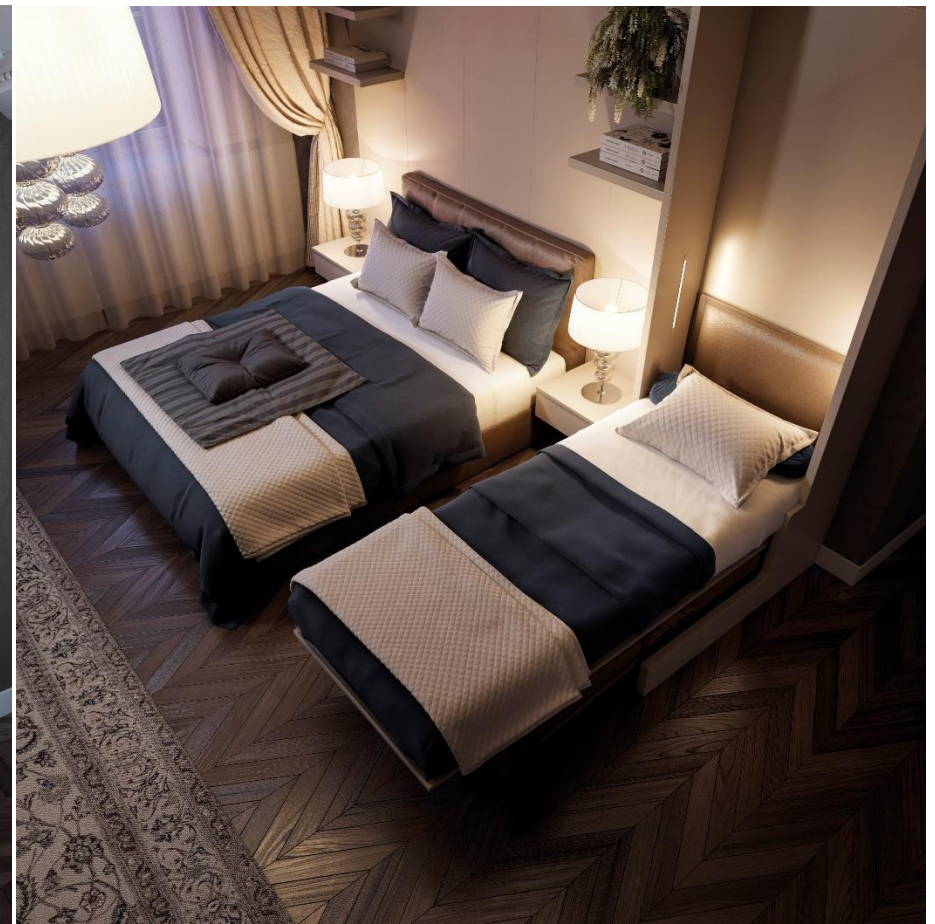

WTU WALL BED WITH SOFA 220

WTU WALL BED WITH SOFA 220