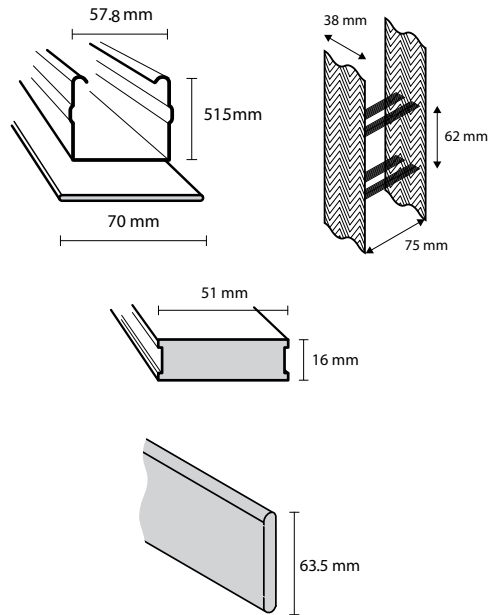

Others 1904 Side guide
 1907 Corner wood Valance
 1910 Side guide, full bottom rail
 1942 2 color combination
 1943 3 color combination
 1944 4 color combination
 1950 Side by side

Properties

Slat material High quality painted wood
 Slat width 70 mm
 Head rail Roll formed aluminium rail painted
 57.8 x 51.5 x 0.5 mm

 Bottom rail Painted wood 51 x 16 mm
 Ladder tape 1/2" Polyester 75 x 62 x 38 mm
 Chain Polyester card 2 mm and 6X4,5 mm plastic
 balls (White/Grey/Black)

 Chain Control Ratio 1:4 (Over than 3.5 sqm Ratio 1:8) White only.

Sundries

¹⁾ Chain length Standard 2/3 of the height
 Special length on request

Color coordinated components On request for projects

General Topics System V16/70

Control options

Stacking height

Sizes in mm	
Height (A)	Height (B)
500	110
1000	145
1500	180
2000	215
2500	250
3000	285
3500	320

Fixation options

Size restrictions

Control option	Sizes in cm		Area sq.m.
	width	height	
Mono Chain	Max.	270 350	6.6
	Min.	60 40	0,24

Others

option	Sizes in mm	
	C	D
1904	60	70
1910	60	0