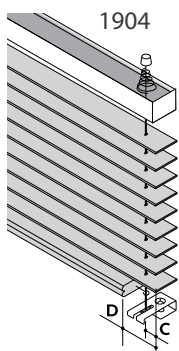

Others 1904 Side guide
 1907 Corner wood Valance
 1910 Side guide, full bottom rail
 1942 2 color combination
 1943 3 color combination
 1944 4 color combination
 1950 Side by side

Properties

Slat material High quality painted wood
 Slat width 70 mm
 Head rail Roll formed aluminium rail painted
 57.8 x 51.5 x 0.5 mm

 Bottom rail Painted wood 51 x 16 mm
 Ladder tape 1/2" Polyester 75 x 62 x 38 mm
 Chain Polyester card 2 mm and 6X4,5 mm plastic
 balls (White/Grey/Black)

 Chain Control Ratio 1:4 (Over than 3.5 sqm Ratio 1:8) White only.

Sundries

¹⁾ Chain length Standard 2/3 of the height
 Special length on request

Color coordinated components On request for projects

General Topics System V16/70

Control options

Stacking height

Sizes in mm	
Height (A)	Height (B)
500	110
1000	145
1500	180
2000	215
2500	250
3000	285
3500	320

Fixation options

Size restrictions

Control option	Sizes in cm		Area sq.m.
	width	height	
Mono Chain	Max.	270 350	6.6
	Min.	60 40	0,24

Others

option	Sizes in mm	
	C	D
1904	60	70
1910	60	0