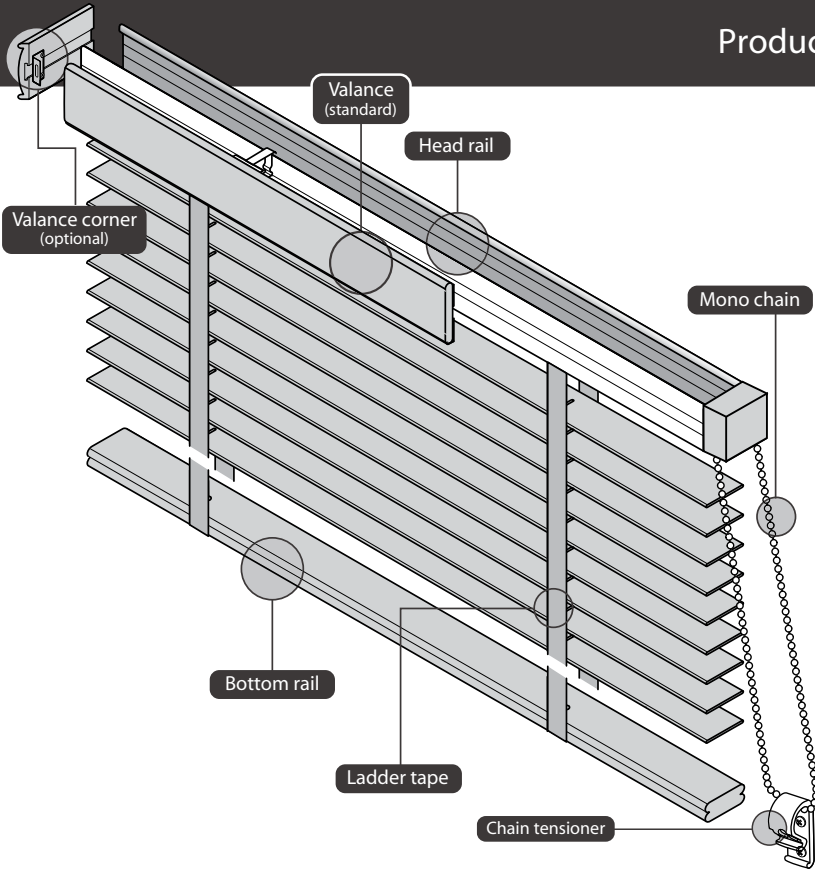

Sturdy blind with mono chain operation.
 70 mm wood slats, bottom rail and
 valance piece. Head rail 57 x 51 mm.

Options

Control side 1100 Right
 1101 Left

Control system ¹⁾ 1211 Mono chain

Fixation 1300 Swivel brackets

Others 1904 Side guide
 1907 Corner wood Valance
 1910 Side guide, full bottom rail
 1942 2 color combination
 1943 3 color combination
 1944 4 color combination
 1950 Side by side

Properties

Slat material High quality painted wood
 Slat width 70 mm
 Head rail Roll formed aluminium rail painted
 57.8 x 51.5 x 0.5 mm

 Bottom rail Painted wood 51 x 16 mm
 Ladder tape 1/2" Polyester 75 x 62 x 38 mm
 Chain Polyester card 2 mm and 6X4,5 mm plastic
 balls (White/Grey/Black)

 Chain Control Ratio 1:4 (Over than 3.5 sqm Ratio 1:8) White only.

Sundries

¹⁾ Chain length Standard 2/3 of the height
 Special length on request

Color coordinated components On request for projects

General Topics System V16/70

Control options

Stacking height

Sizes in mm	
Height (A)	Height (B)
500	110
1000	145
1500	180
2000	215
2500	250
3000	285
3500	320