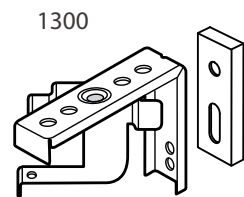

Sturdy blind with mono chain operation.
 70 mm wood slats, bottom rail and
 valance piece. Head rail 57 x 51 mm.

Options

Control side 1100 Right
 1101 Left

Control system ¹⁾ 1211 Mono chain

Fixation 1300 Swivel brackets

Others 1904 Side guide
 1907 Corner wood Valance
 1910 Side guide, full bottom rail
 1942 2 color combination
 1943 3 color combination
 1944 4 color combination
 1950 Side by side

Properties

Slat material High quality painted wood
 Slat width 70 mm
 Head rail Roll formed aluminium rail painted
 57.8 x 51.5 x 0.5 mm

Sundries

¹⁾ Chain length Standard 2/3 of the height
 Special length on request

Color coordinated components On request for projects

General Topics System V16/70

Control options

Stacking height

Sizes in mm	
Height (A)	Height (B)
500	110
1000	145
1500	180
2000	215
2500	250
3000	285
3500	320

Fixation options

Size restrictions

Control option	Sizes in cm		Area sq.m.
	width	height	
Mono Chain	Max.	270 350	6.6
	Min.	60 40	0,24

Others

option	Sizes in mm	
	C	D
1904	60	70
1910	60	0