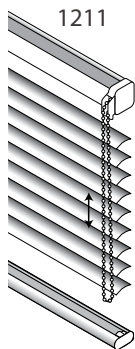

Others 1904 Side guide
 1907 Corner wood Valance
 1910 Side guide, full bottom rail
 1942 2 color combination
 1943 3 color combination
 1944 4 color combination
 1950 Side by side

Properties

Slat material High quality painted wood
 Slat width 70 mm
 Head rail Roll formed aluminium rail painted
 57.8 x 51.5 x 0.5 mm

 Bottom rail Painted wood 51 x 16 mm
 Ladder tape 1/2" Polyester 75 x 62 x 38 mm
 Chain Polyester card 2 mm and 6X4,5 mm plastic
 balls (White/Grey/Black)

 Chain Control Ratio 1:4 (Over than 3.5 sqm Ratio 1:8) White only.

Sundries

¹⁾ Chain length Standard 2/3 of the height
 Special length on request

Color coordinated components On request for projects

General Topics System V16/70

Control options

Stacking height

Sizes in mm	
Height (A)	Height (B)
500	110
1000	145
1500	180
2000	215
2500	250
3000	285
3500	320

Fixation options

Size restrictions

Control option	Sizes in cm		Area sq.m.
	width	height	
Mono Chain	Max.	270 350	6.6
	Min.	60 40	0,24

Others

option	Sizes in mm	
	C	D
1904	60	70
1910	60	0