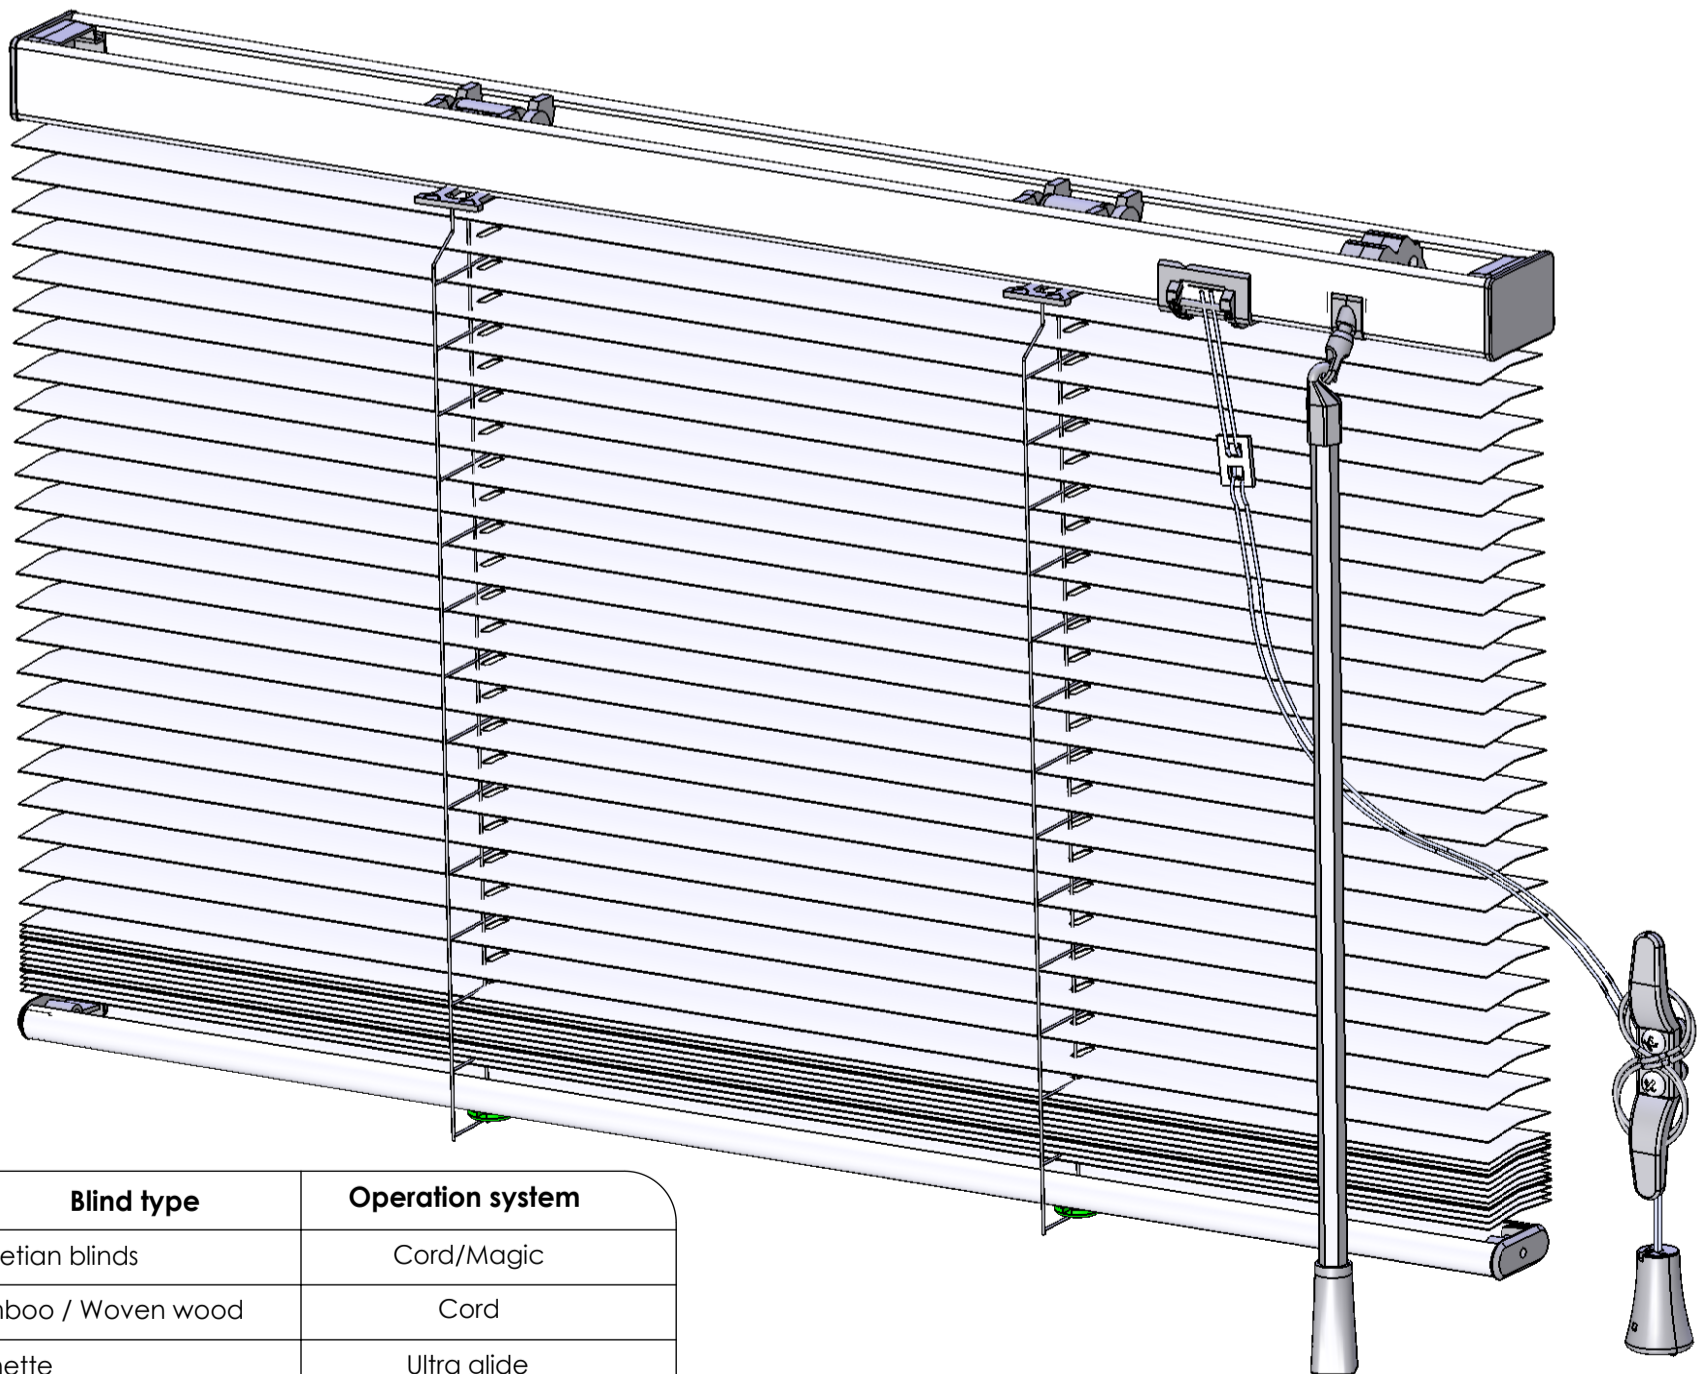

CHILD SAFETY

FITTING INSTRUCTION

CORD CLEAT

Blind type	Operation system
Venetian blinds	Cord/Magic
Bamboo / Woven wood	Cord
Vignette	Ultra glide
Roman shades	Cord
Pleated blinds /Duette/Plisse	Cord
	Cord/Cord

FIT 19