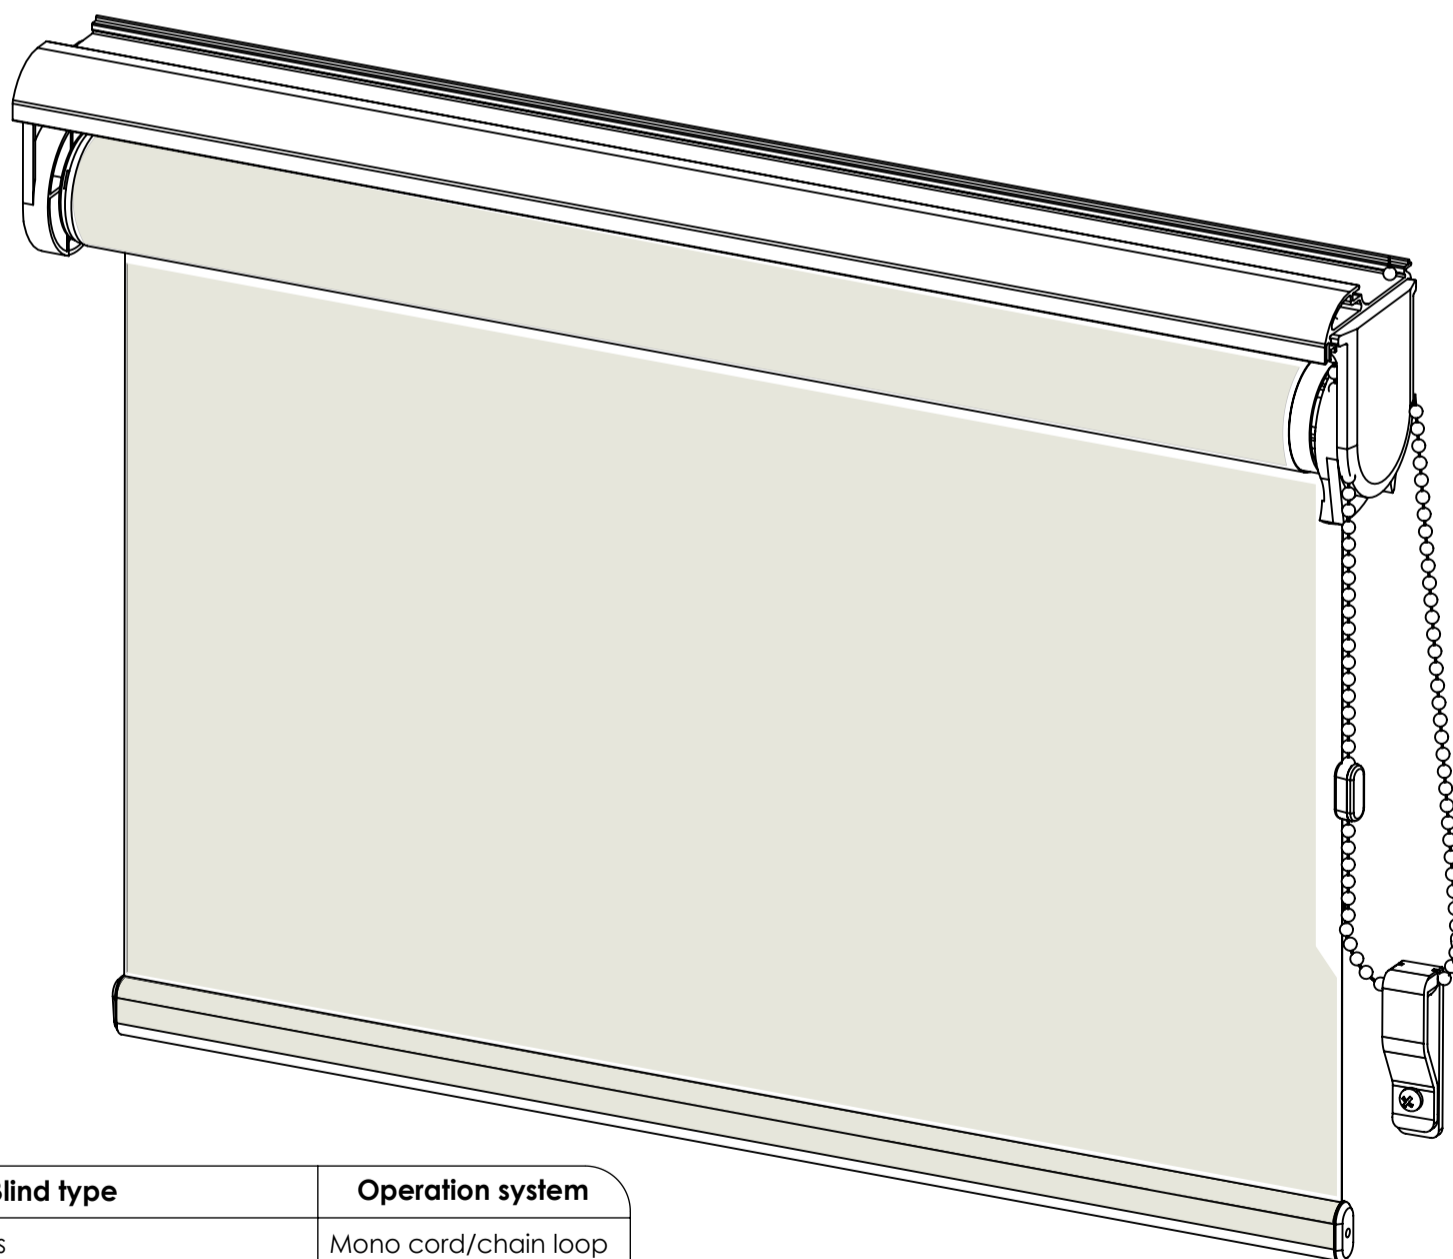

CHILD SAFETY

FITTING INSTRUCTION

CHAIN SAFETY TENSIONER

Blind type	Operation system
Venetian blinds	Mono cord/chain loop
Vertical blinds	Cord/chain loop
Roller blinds/Sunstrip/Vignette/Silhouette	Cord/chain loop
Roman shades	Cord/chain loop
Pleated blinds Duette/Plisse	Cord/chain loop

FIT 20