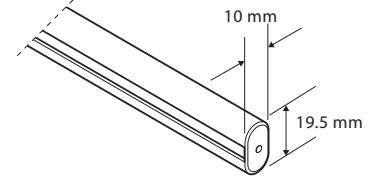

Bottom rail