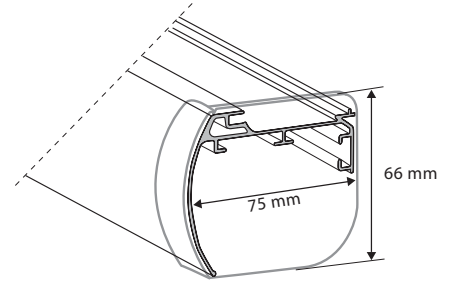

Standard Topics

Cassette