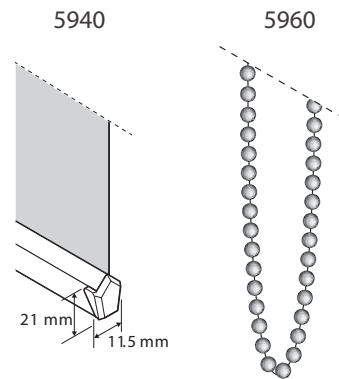

### Bottom rail

### Tube

## Control sides

## Size restrictions

Size Ind.	Sizes in mm		Remarks
	min.	max	
A	300	2500	Daylight/Blackout Screen up to 600 gr.
A <sup>1</sup>	16.5		
A <sup>2</sup>	19.5		
B	300	3000	Daylight/Blackout
		2600	Screen up to 480 gr.
		2000	Screen up to 600 gr.
C	91		
D	A -/- 27		
AxB (sqm)	0.09	7.5	Daylight/Blackout
		4.6	Screen up to 480 gr.
		4	Screen up to 600 gr.