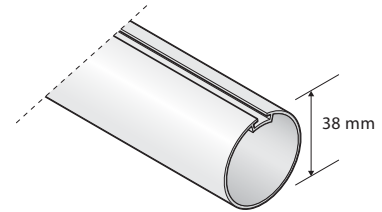

Standard Topics

Cassette

Bottom rail

Tube

Control sides

Fixation options

Others

Size restrictions

Size Ind.	Sizes in mm		Remarks
	min.	max	
A	300	2500	Daylight/Blackout Screen up to 600 gr.
A¹	16.5		
A²	19.5		
B	300	3000	Daylight/Blackout
		2600	Screen up to 480 gr.
		2000	Screen up to 600 gr.
C	91		
D	A -/- 27		
AxB (sqm)	0.09	7.5	Daylight/Blackout
		4.6	Screen up to 480 gr.
		4	Screen up to 600 gr.