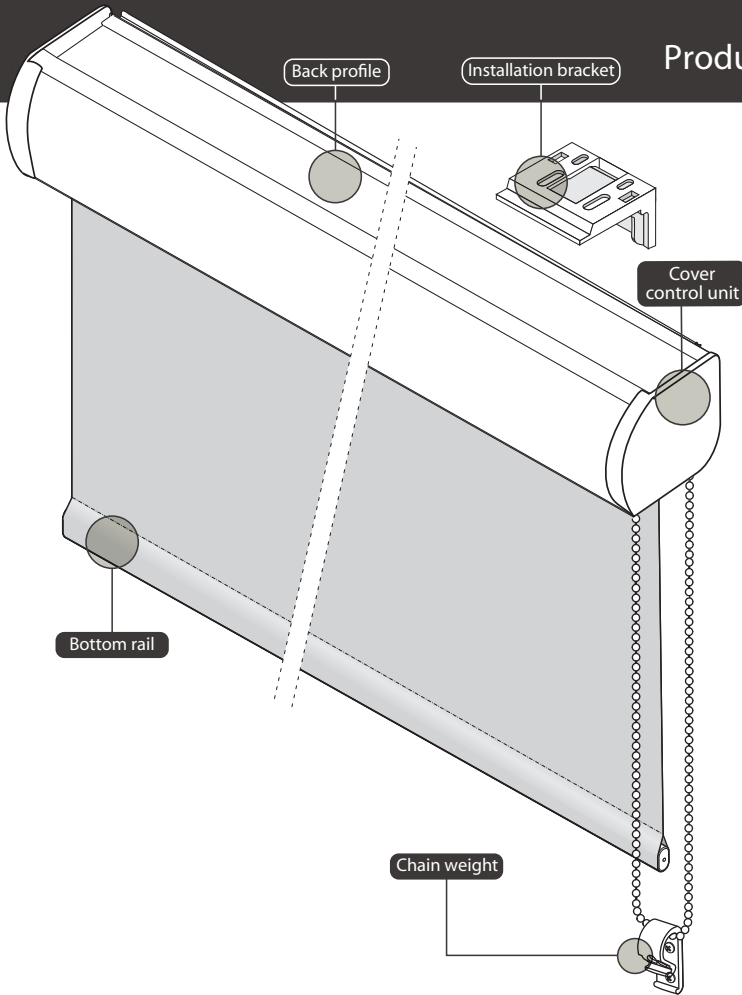

Strong 38 mm chain control with cassette to protect rolled fabric for specially secure installation fixings.

**Options**

Control side	5100	Control-right	Fixation	5310	Universal brackets
	5101	Control-left		5318	Extension bracket 15-65 mm
Control system	5210	Chain	Others	5690	Digital print
	****	Mono electric		5940	Inserted bottom rail (3 colors)
				5950	Anodized profile
				5951	Cream profile
				5952	Brown profile
				5953	Black profile
				5960	Metal chain
				1998	Project

**Properties**

Tube	Ø38 x 1.0 mm Aluminium tube
Chain	White Plastic balls 6 x 4.5 mm
Control unit	Chain operated control unit and tube bearing
Bottom rail	C-Type Steel painted white 19.5 x 10x0.5 mm
Cassette	Aluminium white painted 84 mm width x 70 mm height include brackets
Installation bracket	Universal plastic bracket
Chain weight	Plastic white
Insert bottom rail (option)	Aluminium painted white/cream/grey; 21 x 11.5 mm
Chain tensioner	Transparent child safty tensioner

**Sundries**

Chain length	Standard 2/3 of the height Special length on request
Chain	Has 2 stoppers for height adjustment
Tube	Covered by single thickness of fabric