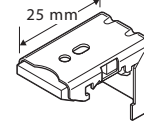

Sundries

Chain length Standard 2/3 of the height
 Special length on request
 Folding On every rib

¹⁾ Front and backside same colour

Standard Topics

Head rail

Bottom rail

Control sides

6100

6101

Control options

6211

Fixation options

6300

6321

6322

Stacking height