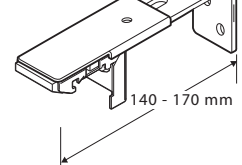

Sundries

Chain length Standard 2/3 of the height
 Special length on request
 Folding On every rib

¹⁾ Front and backside same colour

Standard Topics

Head rail

Bottom rail

Control sides

6100

6101

Control options

6211

Fixation options

6300

6321

6322

Stacking height

Height	Stacking height (A) in cm		
	Textile no ribs		Textile with ribs
	Standard	Standard	Double fabric
100	10	18	31
150	11	20	34
200	12	22	40
250	13	24	43
300	15	26	48
350	16	28	52
400	16	34	58
450	18	38	65