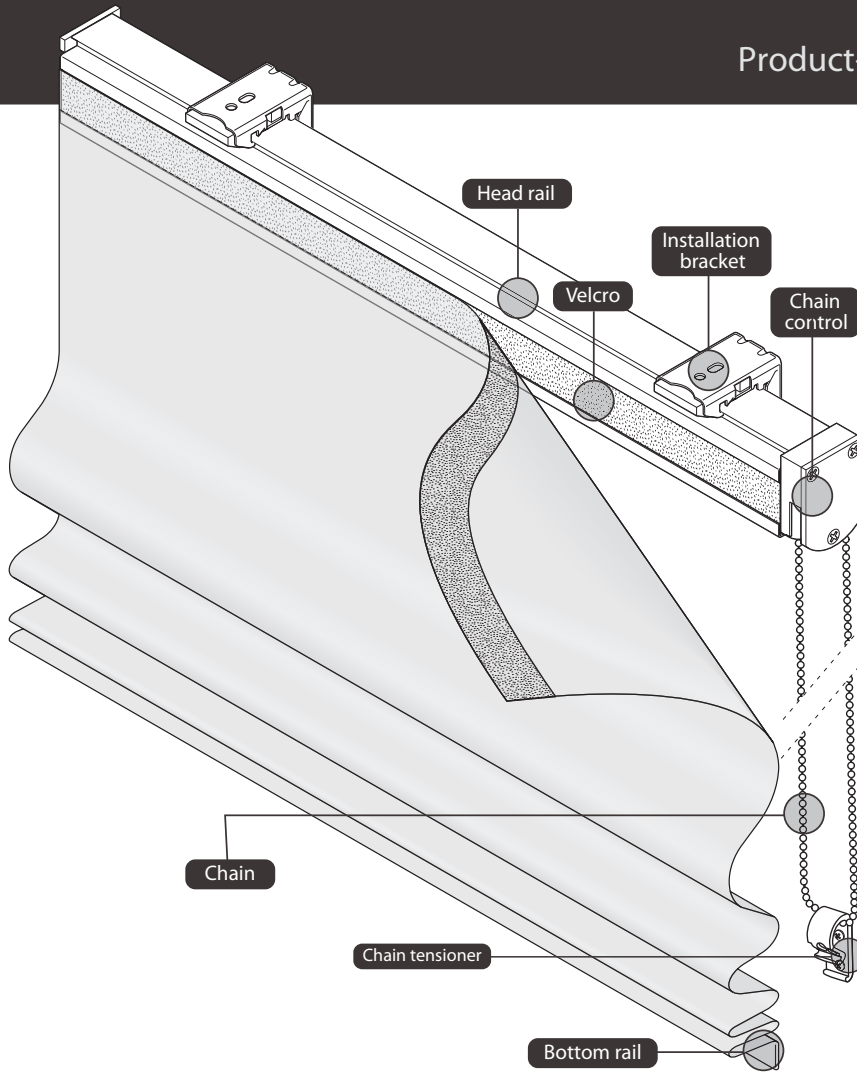

Double fabric

Lining

Side by Side
 Collect all ribs

6950 Ribs on same level
 6954

Properties

Head rail Aluminium profile 31.5 x 36.5 mm with velcro (male) painted white
 Bottom weight Aluminium weight 20 x 4.5 mm painted white
 Universal brackets Metal brackets for wall or ceiling
 Chain Cord with plastic balls 6 x 4.5 mm white

Sundries

Chain length Standard 2/3 of the height
 Special length on request
 Folding On every rib

¹⁾ Front and backside same colour

Standard Topics

Head rail

Bottom rail

Control sides

6100