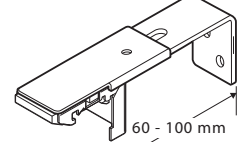

Sundries

Chain length Standard 2/3 of the height
 Special length on request
 Folding On every rib

¹⁾ Front and backside same colour

Standard Topics

Head rail

Bottom rail

Control sides

6100

6101

Control options

6211

Fixation options

6300

6321

6322

Stacking height