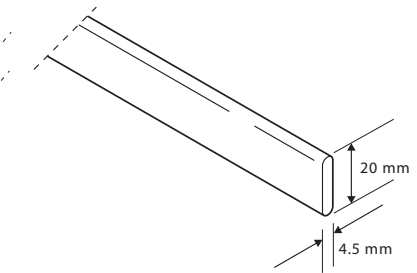

Double fabric

Lining

Side by Side
 Collect all ribs

6950 Ribs on same level
 6954

Properties

Head rail Aluminium profile 31.5 x 36.5 mm with velcro (male) painted white
 Bottom weight Aluminium weight 20 x 4.5 mm painted white
 Universal brackets Metal brackets for wall or ceiling
 Chain Cord with plastic balls 6 x 4.5 mm white

Sundries

Chain length Standard 2/3 of the height
 Special length on request
 Folding On every rib

¹⁾ Front and backside same colour

Standard Topics

Head rail

Bottom rail

Control sides

6100

6101

Control options

6211

Fixation options

6300

6321

6322

Stacking height