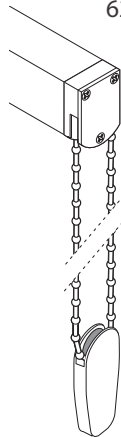

Double fabric

Lining

Side by Side
 Collect all ribs

6950 Ribs on same level
 6954

Properties

Head rail Aluminium profile 31.5 x 36.5 mm with velcro (male) painted white
 Bottom weight Aluminium weight 20 x 4.5 mm painted white
 Universal brackets Metal brackets for wall or ceiling
 Chain Cord with plastic balls 6 x 4.5 mm white

Sundries

Chain length Standard 2/3 of the height
 Special length on request
 Folding On every rib

¹⁾ Front and backside same colour

Standard Topics

Head rail

Bottom rail

Control sides

6100

6101

Control options

6211

Fixation options

6300

6321

6322

Stacking height