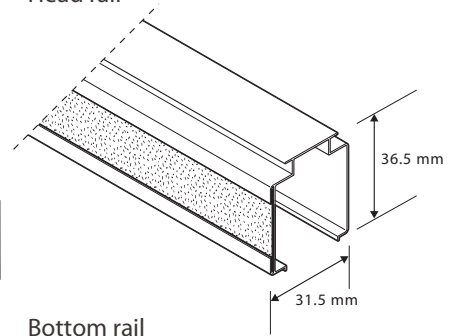

Double fabric

Lining

Side by Side
 Collect all ribs

6950 Ribs on same level
 6954

Properties

Head rail Aluminium profile 31.5 x 36.5 mm with velcro (male) painted white
 Bottom weight Aluminium weight 20 x 4.5 mm painted white
 Universal brackets Metal brackets for wall or ceiling
 Chain Cord with plastic balls 6 x 4.5 mm white

Sundries

Chain length Standard 2/3 of the height
 Special length on request
 Folding On every rib

¹⁾ Front and backside same colour

Standard Topics

Head rail

Bottom rail

Control sides

6100

6101

Control options

6211

Fixation options

6300

6321

6322

Stacking height