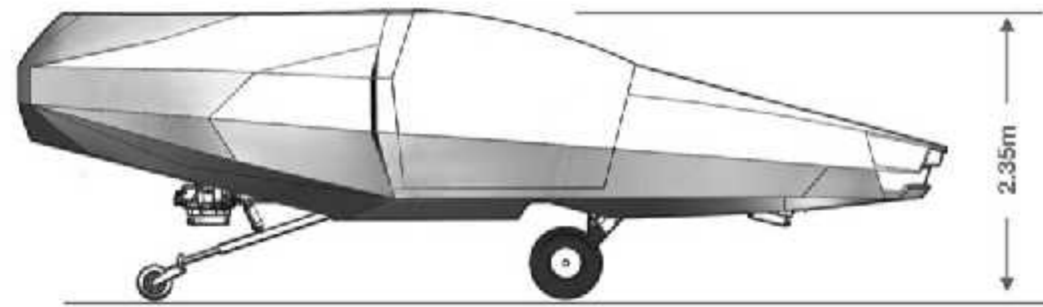

Cormorant for Agriculture

- **No pilot needed**
- **High (500 Kg) payload**
- **Quiet operation**
- **Suitable for night operation**
- **Superb foliage penetration (high rotor downwash)**
- **Especially useful in hard to get places**
- **No drift of chemicals outside of applied area**
- **VTOL (quick deployment, fast turnaround)**
- **Road transportable, no need for ferry flights**
- **Can fly at any speed 0-100 Kts**
- **Ideal for firefighting**
- **Modular, multi-mission adaptivity**