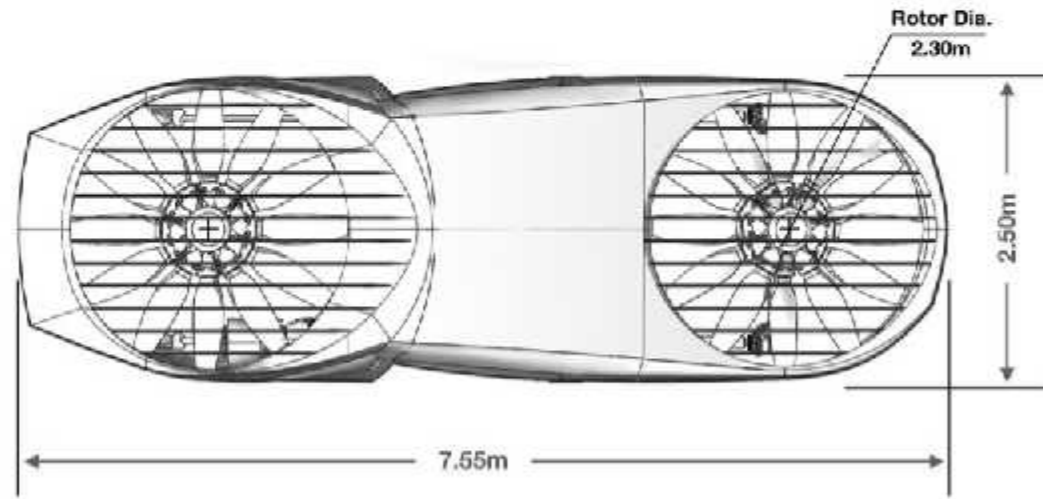

Cormorant for Agriculture

- **No pilot needed**
- **High (500 Kg) payload**
- **Quiet operation**
- **Suitable for night operation**
- **Superb foliage penetration (high rotor downwash)**
- **Especially useful in hard to get places**
- **No drift of chemicals outside of applied area**
- **VTOL (quick deployment, fast turnaround)**
- **Road transportable, no need for ferry flights**
- **Can fly at any speed 0-100 Kts**
- **Ideal for firefighting**
- **Modular, multi-mission adaptivity**